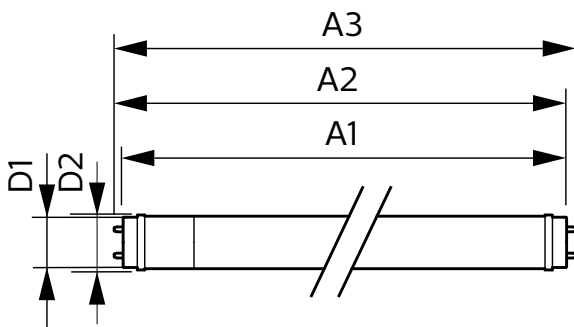

Warnings and Safety

• -

Product data

General Information		Operating and Electrical	
Cap-Base	G13 [Medium Bi-Pin Fluorescent]	Input Frequency	50 to 60 Hz
Nominal lifetime	50,000 hour(s)	Power Consumption	15.5 W
Switching Cycle	200,000	Lamp Current (Nom)	84 mA
Lighting Technology	LED	Starting Time (Nom)	0.5 s
		Warm-up time to 60% light	0.5 s
		Power Factor (Fraction)	0.9
		Voltage (Nom)	220-240 V
Light Technical		Temperature	
Color Code	865 [CCT of 6500K]	T-Case Maximum (Nom)	60 °C
Beam Angle (Nom)	240 degree(s)		
Luminous Flux	1,800 lm	Controls and Dimming	
Color Designation	Cool Daylight	Dimmable	No
Correlated Color Temperature (Nom)	6500 K		
Luminous Efficacy (rated) (Nom)	116 lm/W	Mechanical and Housing	
Color Consistency	<6	Bulb Finish	Frosted
Color rendering index (CRI)	80	Bulb Material	Glass
LLMF At End Of Nominal Lifetime (Nom)	70 %		
Photobiological safety according to EN 62471	RG0		

CorePro LEDtube EM/Mains T8

Product Length	1,200 mm
Bulb Shape	T8
Net Weight (Piece)	0.220 kg

Approval and Application

Energy Saving Product	Yes
Approval Marks	RoHS compliance KEMA Keur certificate
EU RoHS compliant	Yes
Ambient temperature range	-20 to +45 °C

Product Data

Order product name	CorePro LEDtube 1200mm 15.5W 865 T8 AP I
--------------------	--

Full product name	CorePro LEDtube 1200mm 15.5W 865 T8 AP I
Full product code	872016927712000
Order code	929003519808
Material Nr. (12NC)	929003519808
Numerator - Quantity Per Pack	1
EAN/UPC - Product/Case	8720169277120
Numerator - Packs per outer box	20
EAN/UPC - Case	8720169277137

Dimensional drawing

Product	D1	D2	A1	A2	A3
CorePro LEDtube 1200mm 15.5W 865 T8 AP I	28 mm	28 mm	1,198 mm	1,205 mm	1,212 mm

Photometric data

Light Distribution Diagram - CorePro LEDtube 1200mm 15.5W 865 T8 AP I