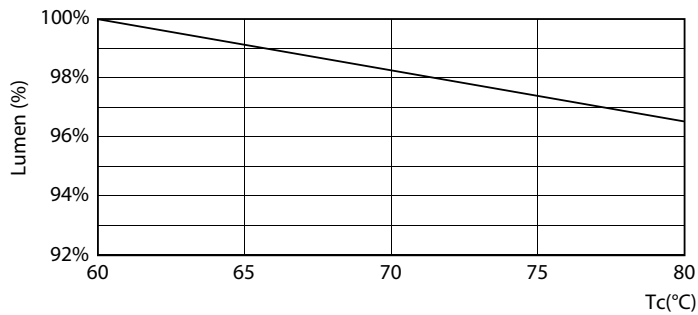

Spectral Power Distribution Colour - CorePro LEDtube 1200mm 15.5W 865 T8 AP I

CorePro LEDtube EM/Mains T8

Photometric data

General uniform lighting - CorePro LEDtube 1200mm 15.5W 865 T8 AP I

Lifetime

Lumen Maintenance Diagram - CorePro LEDtube 1200mm 15.5W 865 T8 AP I