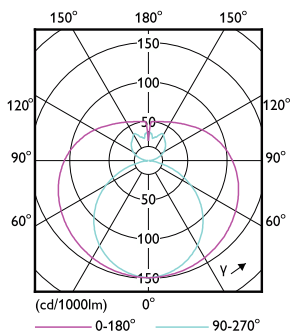

CorePro LEDtube EM/Mains T8

Product Length	1,200 mm
Bulb Shape	T8
Net Weight (Piece)	0.220 kg

Approval and Application

Energy Saving Product	Yes
Approval Marks	RoHS compliance KEMA Keur certificate
EU RoHS compliant	Yes
Ambient temperature range	-20 to +45 °C

Dimensional drawing

Product	D1	D2	A1	A2	A3
CorePro LEDtube 1200mm 15.5W 865 T8 AP I	28 mm	28 mm	1,198 mm	1,205 mm	1,212 mm

Photometric data

Light Distribution Diagram - CorePro LEDtube 1200mm 15.5W 865 T8 AP I