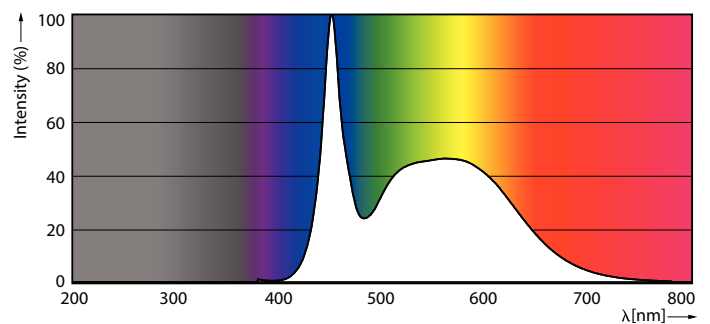

Spectral Power Distribution Colour - CorePro LEDtube 1200mm 15.5W 865 T8 AP I