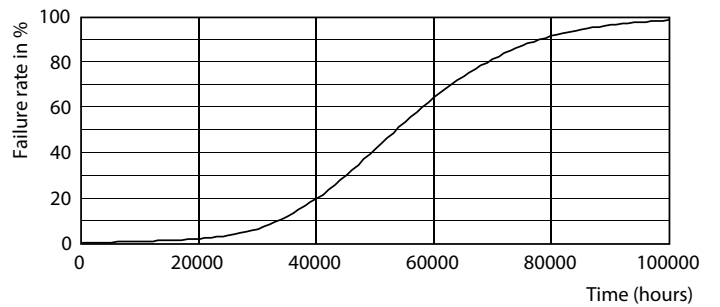

CorePro LEDtube EM/Mains T8

Photometric data

General uniform lighting - CorePro LEDtube 1200mm 15.5W 865 T8 AP I

Lifetime

Life Expectancy Diagram