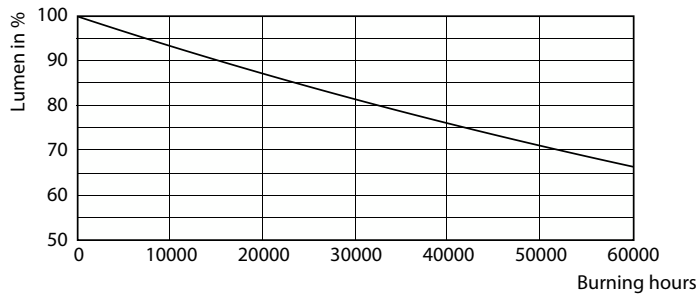

Warnings and Safety

• -

Product data

General Information		Operating and Electrical	
Cap-Base	G13 [Medium Bi-Pin Fluorescent]	Input Frequency	50 to 60 Hz
Nominal lifetime	50,000 hour(s)	Power Consumption	15.5 W
Switching Cycle	200,000	Lamp Current (Nom)	84 mA
Lighting Technology	LED	Starting Time (Nom)	0.5 s
		Warm-up time to 60% light	0.5 s
		Power Factor (Fraction)	0.9
		Voltage (Nom)	220-240 V
Light Technical		Temperature	
Color Code	865 [CCT of 6500K]	T-Case Maximum (Nom)	60 °C
Beam Angle (Nom)	240 degree(s)		
Luminous Flux	1,800 lm	Controls and Dimming	
Color Designation	Cool Daylight	Dimmable	No
Correlated Color Temperature (Nom)	6500 K		
Luminous Efficacy (rated) (Nom)	116 lm/W	Mechanical and Housing	
Color Consistency	<6	Bulb Finish	Frosted
Color rendering index (CRI)	80	Bulb Material	Glass
LLMF At End Of Nominal Lifetime (Nom)	70 %		
Photobiological safety according to EN 62471	RG0		

Life Expectancy Diagram

LifetimeVsTc

FailureRate

CorePro LEDtube EM/Mains T8

Lifetime

Lumen Maintenance Diagram - CorePro LEDtube 1200mm 15.5W 865 T8 AP I