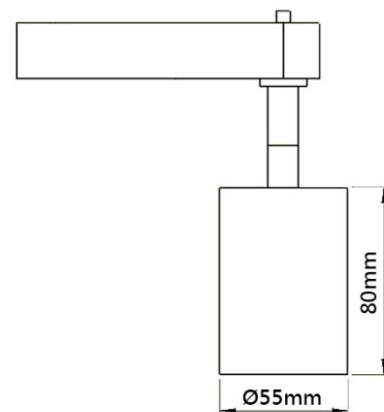

Tilting Angle (degree): 60

Track System: Available in single wire, 3 wire

IP Rating: 20

Working Temperature (°C): -5 - +35

Storage Temperature (°C): -20 - +50

Product Dimensions and Cut-out Information

Fitting Length (mm): 80

Diameter (mm): 55

Height (mm): Not Applicable

Cut-out Dimension (mm): Not Applicable

Dimension:

Packing Information

Packaging Type: Individual box

Quantity per carton: 20

CBM per carton: 0.0384

Gross weight per carton (kgs): 8.3

Lifespan

Lifetime (hours): 30000

Luminous Flux after 50000hours (lm): LM80 Comply

PRODUCT DATASHEET

Model: LTM514

Category: LED Tracklight

Description: 9w LED Tracklight

LED Model: BXKC-30G1501-D-13

Optic: Reflector

Beam Angle (°): 15/24/40/60

Electrical Information

System Power (w): 10

Input Voltage (v) & Frequency: 220-240V 50/60Hz

Output Voltage (v): 16.2-19.6

Current (mA): 500