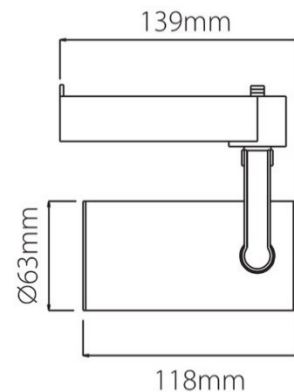

PRODUCT DATASHEET

Model: LTM503 L3TM503

Category: LED Tracklight

Description: 12w LED Tracklight

General Information

Material: Aluminium

Fitting Colors: White/ Black/ Painted Silver

Rotation Angle (degree): 350

Tilting Angle (degree): 60

Track System: Available in single wire, 3 wire

IP Rating: 20

Working Temperature (°C): -5 - +35

Storage Temperature (°C): -20 - +50

Product Dimensions and Cut-out Information

Fitting Length (mm): 118

Diameter (mm): 63

Height (mm): Not Applicable

Cut-out Dimension (mm): Not Applicable

Dimension:

Packing Information

Packaging Type: Individual box

Quantity per carton: 20

CBM per carton: 0.0415

Gross weight per carton (kgs): 10.8

Lifespan

Lifetime (hours): 30000

Luminous Flux after 50000hours (lm): LM80 Comply

PRODUCT DATASHEET

Model: LTM503 L3TM503

Category: LED Tracklight

Description: 12w LED Tracklight