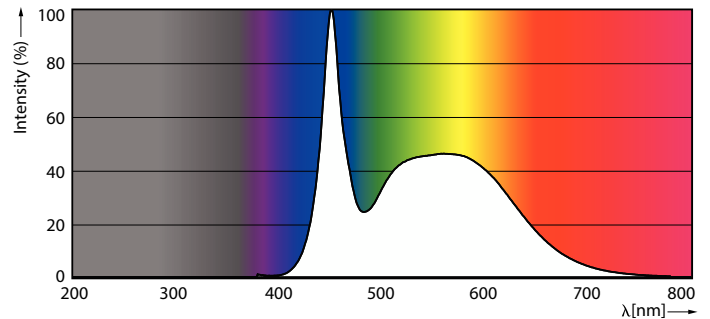

Warnings and Safety

• -

Product data

General Information		Operating and Electrical	
Cap-Base	G13 [Medium Bi-Pin Fluorescent]	Input Frequency	50 to 60 Hz
Nominal lifetime	50,000 hour(s)	Power Consumption	8 W
Switching Cycle	200,000	Lamp Current (Nom)	46 mA
Lighting Technology	LED	Starting Time (Nom)	0.5 s
		Warm-up time to 60% light	0.5 s
		Power Factor (Fraction)	0.9
		Voltage (Nom)	220-240 V
Light Technical		Temperature	
Color Code	865 [CCT of 6500K]	T-Case Maximum (Nom)	50 °C
Beam Angle (Nom)	240 degree(s)		
Luminous Flux	800 lm	Controls and Dimming	
Color Designation	Cool Daylight	Dimmable	No
Correlated Color Temperature (Nom)	6500 K		
Luminous Efficacy (rated) (Nom)	100 lm/W	Mechanical and Housing	
Color Consistency	<6	Bulb Finish	Frosted
Color rendering index (CRI)	80	Bulb Material	Glass
LLMF At End Of Nominal Lifetime (Nom)	70 %		
Photobiological safety according to EN 62471	RG0		

Dimensional drawing

Product	D1	D2	A1	A2	A3
CorePro LEDtube 600mm 8W 865 T8 AP I	28 mm	28 mm	588.5 mm	595.5 mm	602.5 mm

Photometric data

General uniform lighting - CorePro LEDtube 600mm 8W 865 T8 AP I

Spectral Power Distribution Colour - CorePro LEDtube 600mm 8W 865 T8 AP I