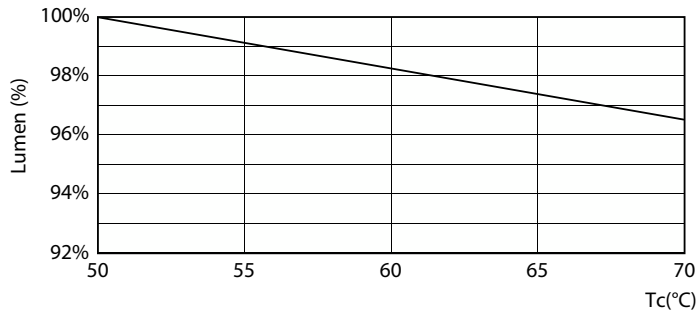

CorePro LEDtube EM/Mains T8

Lifetime

Lumen Maintenance Diagram - CorePro LEDtube 600mm 8W 865 T8 AP I