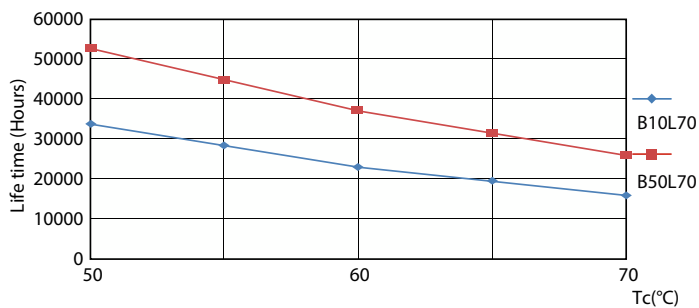

Warnings and Safety

• -

Product data

General Information		Operating and Electrical	
Cap-Base	G13 [Medium Bi-Pin Fluorescent]	Input Frequency	50 to 60 Hz
Nominal lifetime	50,000 hour(s)	Power Consumption	8 W
Switching Cycle	200,000	Lamp Current (Nom)	46 mA
Lighting Technology	LED	Starting Time (Nom)	0.5 s
		Warm-up time to 60% light	0.5 s
		Power Factor (Fraction)	0.9
		Voltage (Nom)	220-240 V
Light Technical		Temperature	
Color Code	865 [CCT of 6500K]	T-Case Maximum (Nom)	50 °C
Beam Angle (Nom)	240 degree(s)		
Luminous Flux	800 lm	Controls and Dimming	
Color Designation	Cool Daylight	Dimmable	No
Correlated Color Temperature (Nom)	6500 K		
Luminous Efficacy (rated) (Nom)	100 lm/W	Mechanical and Housing	
Color Consistency	<6	Bulb Finish	Frosted
Color rendering index (CRI)	80	Bulb Material	Glass
LLMF At End Of Nominal Lifetime (Nom)	70 %		
Photobiological safety according to EN 62471	RG0		

CorePro LEDtube EM/Mains T8

Photometric data

Light Distribution Diagram - CorePro LEDtube 600mm 8W 865 T8 AP I

Lifetime

Life Expectancy Diagram

FailureRate

LifetimeVsTc

Lumen Maintenance Diagram - CorePro LEDtube 600mm 8W 865 T8 AP I