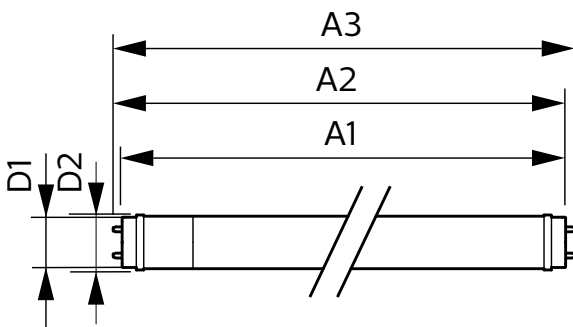

CorePro LEDtube EM/Mains T8

Product Length	600 mm
Bulb Shape	T8
Net Weight (Piece)	0.120 kg

Approval and Application

Energy Saving Product	Yes
Approval Marks	RoHS compliance KEMA Keur certificate
EU RoHS compliant	Yes
Ambient temperature range	-20 to +45 °C

Product Data

Order product name	CorePro LEDtube 600mm 8W 865 T8 AP I
--------------------	--------------------------------------

Full product name	CorePro LEDtube 600mm 8W 865 T8 AP I
Full product code	872016927704500
Order code	929003547308
Material Nr. (12NC)	929003547308
Numerator - Quantity Per Pack	1
EAN/UPC - Product/Case	8720169277045
Numerator - Packs per outer box	20
EAN/UPC - Case	8720169277052

Dimensional drawing

Product	D1	D2	A1	A2	A3
CorePro LEDtube 600mm 8W 865 T8 AP I	28 mm	28 mm	588.5 mm	595.5 mm	602.5 mm

Photometric data

General uniform lighting - CorePro LEDtube 600mm 8W 865 T8 AP I

Spectral Power Distribution Colour - CorePro LEDtube 600mm 8W 865 T8 AP I