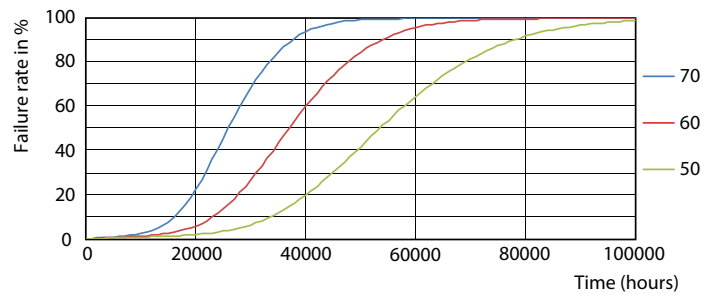

Lifetime

Life Expectancy Diagram