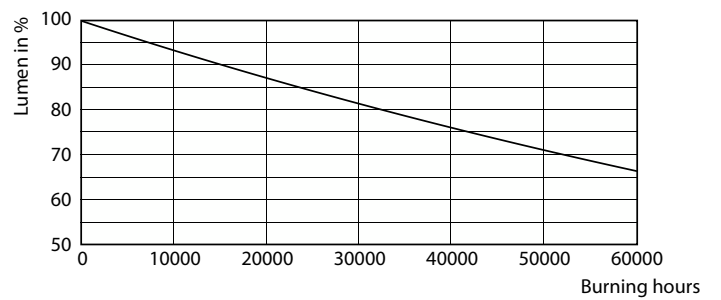

Warnings and Safety

• -

Product data

General Information		Operating and Electrical	
Cap-Base	G13 [Medium Bi-Pin Fluorescent]	Input Frequency	50 to 60 Hz
Nominal lifetime	50,000 hour(s)	Power Consumption	8 W
Switching Cycle	200,000	Lamp Current (Nom)	46 mA
Lighting Technology	LED	Starting Time (Nom)	0.5 s
		Warm-up time to 60% light	0.5 s
		Power Factor (Fraction)	0.9
		Voltage (Nom)	220-240 V
Light Technical		Temperature	
Color Code	865 [CCT of 6500K]	T-Case Maximum (Nom)	50 °C
Beam Angle (Nom)	240 degree(s)		
Luminous Flux	800 lm	Controls and Dimming	
Color Designation	Cool Daylight	Dimmable	No
Correlated Color Temperature (Nom)	6500 K		
Luminous Efficacy (rated) (Nom)	100 lm/W	Mechanical and Housing	
Color Consistency	<6	Bulb Finish	Frosted
Color rendering index (CRI)	80	Bulb Material	Glass
LLMF At End Of Nominal Lifetime (Nom)	70 %		
Photobiological safety according to EN 62471	RG0		

CorePro LEDtube EM/Mains T8

Photometric data

Light Distribution Diagram - CorePro LEDtube 600mm 8W 865 T8 AP I

Lifetime

Life Expectancy Diagram

FailureRate

LifetimeVsTc

Lumen Maintenance Diagram - CorePro LEDtube 600mm 8W 865 T8 AP I