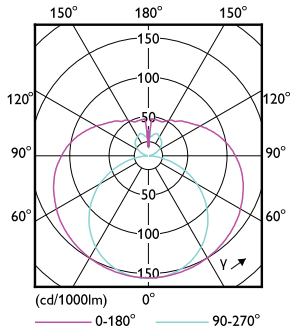

Dimensional drawing

Product	D1	D2	A1	A2	A3
CorePro LEDtube 600mm 8W 865 T8 AP I	28 mm	28 mm	588.5 mm	595.5 mm	602.5 mm

Photometric data

General uniform lighting - CorePro LEDtube 600mm 8W 865 T8 AP I

Spectral Power Distribution Colour - CorePro LEDtube 600mm 8W 865 T8 AP I

CorePro LEDtube EM/Mains T8

Photometric data

Light Distribution Diagram - CorePro LEDtube 600mm 8W 865 T8 AP I

Lifetime

Life Expectancy Diagram

FailureRate

LifetimeVsTc

Lumen Maintenance Diagram - CorePro LEDtube 600mm 8W 865 T8 AP I