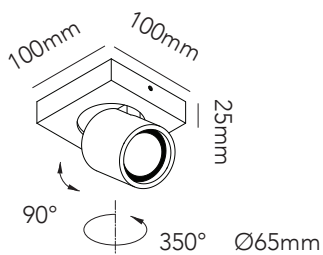

FOCUS

Design: Ronni Gol

FOCUS 1

FOCUS 2

FOCUS 2