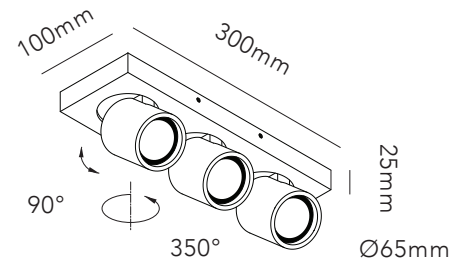

FOCUS

Design: Ronni Gol

FOCUS 1

FOCUS 2

FOCUS 2