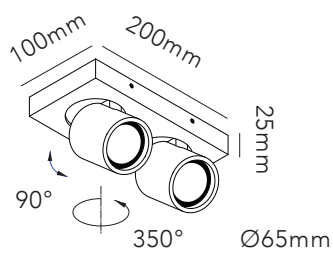

FOCUS

Design: Ronni Gol

FOCUS 1

FOCUS 2

FOCUS 2