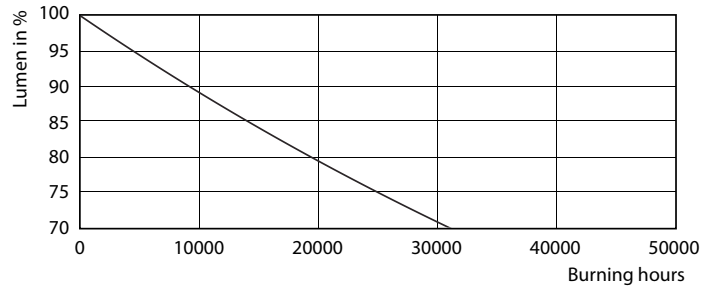

Product data

General information		Power factor (nom.)		0.92
Cap base	G5 [G5]	Voltage (Nom)		100–240 V
EU RoHS compliant	Yes	Temperature		
Nominal lifetime (nom.)	30000 h	T-ambient (max.)		45 °C
Light technical		T-ambient (min.)		-20 °C
Colour Code	865 [CCT of 6,500 K]	T storage (max.)		65 °C
Technical Beam Angle (Nom)	200 °	T storage (min.)		-40 °C
Lamp Luminous Flux 25°C EL (Nom)	1050 lm	T-Case maximum (nom.)		70 °C
Colour Designation	Cool Daylight	Controls and dimming		
Colour Temperature, horizontal (Nom)	6500 K	Dimmable		No
Lamp Luminous Efficacy EM (Nom)	131.00 lm/W	Mechanical and housing		
Colour consistency	<6	Product length		600 mm
Colour Rendering Index, horiz (Nom)	80	Bulb shape		Tube, double-ended
LLMF at end of nominal lifetime (nom.)	70 %	Approval and application		
Operating and electrical		Energy-saving product		Yes
Input frequency	50 to 60 Hz	Approval marks		CE marking RoHS compliance KEMA Keur certificate
Power (Rated) (Nom)	8 W	Energy consumption kWh/1,000 hours		8 kWh
Lamp current (max.)	89 mA			
Lamp current (min.)	39 mA			
Starting time (nom.)	0.5 s			
Warm-up time to 60% light (nom.)	0.5 s			

Photometric data

ESSENTIAL LEDtube 8W G5 865 APR

ESSENTIAL LEDtube 8W G5 865 APR

ESSENTIAL LEDtube 8W G5 840 APR

Essential LEDtube

Lifetime

ESSENTIAL LEDtube 8-16W G5 830-865 APR

ESSENTIAL LEDtube 8-16W G5 830-865 APR