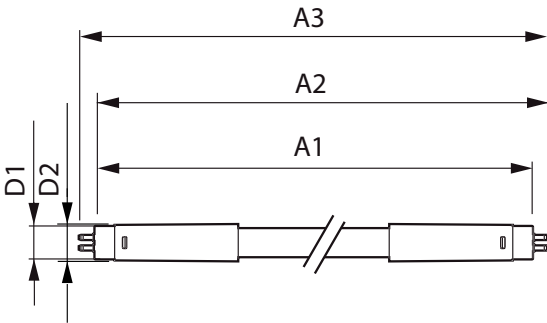

Product data

General information		Power factor (nom.)		0.92
Cap base	G5 [G5]	Voltage (Nom)		100–240 V
EU RoHS compliant	Yes	Temperature		
Nominal lifetime (nom.)	30000 h	T-ambient (max.)		45 °C
Light technical		T-ambient (min.)		-20 °C
Colour Code	865 [CCT of 6,500 K]	T storage (max.)		65 °C
Technical Beam Angle (Nom)	200 °	T storage (min.)		-40 °C
Lamp Luminous Flux 25°C EL (Nom)	1050 lm	T-Case maximum (nom.)		70 °C
Colour Designation	Cool Daylight	Controls and dimming		
Colour Temperature, horizontal (Nom)	6500 K	Dimmable		No
Lamp Luminous Efficacy EM (Nom)	131.00 lm/W	Mechanical and housing		
Colour consistency	<6	Product length		600 mm
Colour Rendering Index, horiz (Nom)	80	Bulb shape		Tube, double-ended
LLMF at end of nominal lifetime (nom.)	70 %	Approval and application		
Operating and electrical		Energy-saving product		Yes
Input frequency	50 to 60 Hz	Approval marks		CE marking RoHS compliance KEMA Keur certificate
Power (Rated) (Nom)	8 W	Energy consumption kWh/1,000 hours		8 kWh
Lamp current (max.)	89 mA			
Lamp current (min.)	39 mA			
Starting time (nom.)	0.5 s			
Warm-up time to 60% light (nom.)	0.5 s			

Essential LEDtube

Product data

Full product code	871869673200700
Order product name	CorePro LEDtube 600mm 8W865 G5 I APR
EAN/UPC – product	8718696732007
Order code	929001380808
SAP numerator – quantity per pack	1

Numerator – packs per outer box	20
SAP material	929001380808
Net Weight (Piece)	0.070 kg

Dimensional drawing

CorePro LEDtube 600mm 8W865 G5 I APR

Product	D1	D2	A1	A2	A3
CorePro LEDtube 600mm 8W865 G5 I APR	15.8 mm	19 mm	549 mm	556.1 mm	563.2 mm