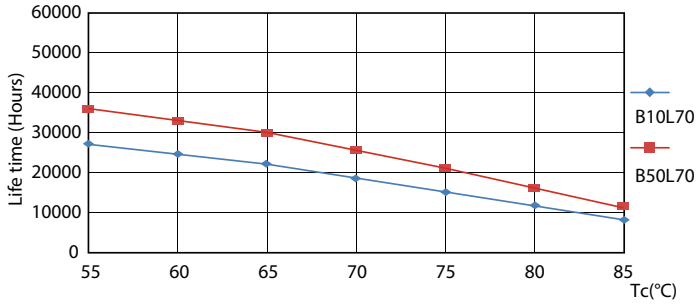

Product data

General information		Power factor (nom.)		0.92
Cap base	G5 [G5]	Voltage (Nom)		100–240 V
EU RoHS compliant	Yes	Temperature		
Nominal lifetime (nom.)	30000 h	T-ambient (max.)		45 °C
Light technical		T-ambient (min.)		-20 °C
Colour Code	865 [CCT of 6,500 K]	T storage (max.)		65 °C
Technical Beam Angle (Nom)	200 °	T storage (min.)		-40 °C
Lamp Luminous Flux 25°C EL (Nom)	1050 lm	T-Case maximum (nom.)		70 °C
Colour Designation	Cool Daylight	Controls and dimming		
Colour Temperature, horizontal (Nom)	6500 K	Dimmable		No
Lamp Luminous Efficacy EM (Nom)	131.00 lm/W	Mechanical and housing		
Colour consistency	<6	Product length		600 mm
Colour Rendering Index, horiz (Nom)	80	Bulb shape		Tube, double-ended
LLMF at end of nominal lifetime (nom.)	70 %	Approval and application		
Operating and electrical		Energy-saving product		Yes
Input frequency	50 to 60 Hz	Approval marks		CE marking RoHS compliance KEMA Keur certificate
Power (Rated) (Nom)	8 W	Energy consumption kWh/1,000 hours		8 kWh
Lamp current (max.)	89 mA			
Lamp current (min.)	39 mA			
Starting time (nom.)	0.5 s			
Warm-up time to 60% light (nom.)	0.5 s			

Photometric data

ESSENTIAL LEDtube 8W G5 865 APR

ESSENTIAL LEDtube 8W G5 865 APR

ESSENTIAL LEDtube 8W G5 840 APR

Essential LEDtube

Lifetime

ESSENTIAL LEDtube 8-16W G5 830-865 APR

ESSENTIAL LEDtube 8-16W G5 830-865 APR