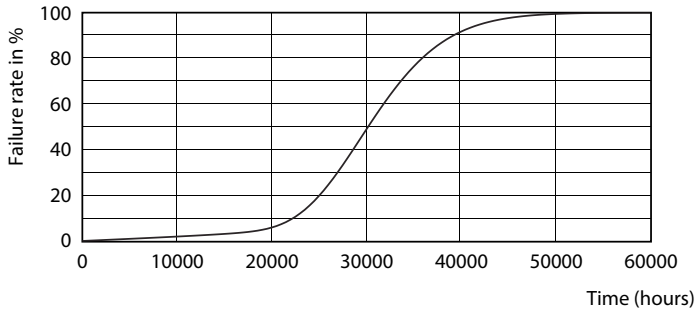

Product data

General information		Power factor (nom.)		0.92
Cap base	G5 [G5]	Voltage (Nom)		100–240 V
EU RoHS compliant	Yes	Temperature		
Nominal lifetime (nom.)	30000 h	T-ambient (max.)		45 °C
Light technical		T-ambient (min.)		-20 °C
Colour Code	865 [CCT of 6,500 K]	T storage (max.)		65 °C
Technical Beam Angle (Nom)	200 °	T storage (min.)		-40 °C
Lamp Luminous Flux 25°C EL (Nom)	1050 lm	T-Case maximum (nom.)		70 °C
Colour Designation	Cool Daylight	Controls and dimming		
Colour Temperature, horizontal (Nom)	6500 K	Dimmable		No
Lamp Luminous Efficacy EM (Nom)	131.00 lm/W	Mechanical and housing		
Colour consistency	<6	Product length		600 mm
Colour Rendering Index, horiz (Nom)	80	Bulb shape		Tube, double-ended
LLMF at end of nominal lifetime (nom.)	70 %	Approval and application		
Operating and electrical		Energy-saving product		Yes
Input frequency	50 to 60 Hz	Approval marks		CE marking RoHS compliance KEMA Keur certificate
Power (Rated) (Nom)	8 W	Energy consumption kWh/1,000 hours		8 kWh
Lamp current (max.)	89 mA			
Lamp current (min.)	39 mA			
Starting time (nom.)	0.5 s			
Warm-up time to 60% light (nom.)	0.5 s			

Photometric data

ESSENTIAL LEDtube 8W G5 865 APR

ESSENTIAL LEDtube 8W G5 865 APR

ESSENTIAL LEDtube 8W G5 840 APR

Essential LEDtube

Lifetime

ESSENTIAL LEDtube 8-16W G5 830-865 APR

ESSENTIAL LEDtube 8-16W G5 830-865 APR