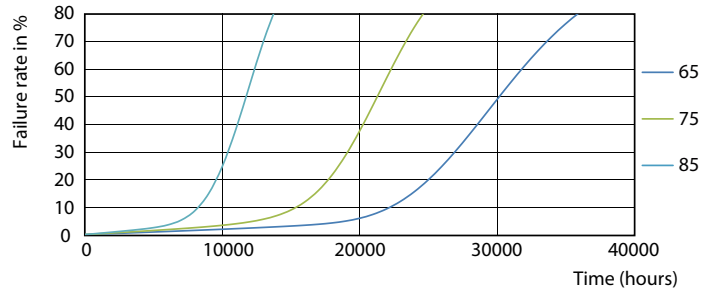

Product data

General information		Power factor (nom.)		0.92
Cap base	G5 [G5]	Voltage (Nom)		100–240 V
EU RoHS compliant	Yes	Temperature		
Nominal lifetime (nom.)	30000 h	T-ambient (max.)		45 °C
Light technical		T-ambient (min.)		-20 °C
Colour Code	865 [CCT of 6,500 K]	T storage (max.)		65 °C
Technical Beam Angle (Nom)	200 °	T storage (min.)		-40 °C
Lamp Luminous Flux 25°C EL (Nom)	1050 lm	T-Case maximum (nom.)		70 °C
Colour Designation	Cool Daylight	Controls and dimming		
Colour Temperature, horizontal (Nom)	6500 K	Dimmable		No
Lamp Luminous Efficacy EM (Nom)	131.00 lm/W	Mechanical and housing		
Colour consistency	<6	Product length		600 mm
Colour Rendering Index, horiz (Nom)	80	Bulb shape		Tube, double-ended
LLMF at end of nominal lifetime (nom.)	70 %	Approval and application		
Operating and electrical		Energy-saving product		Yes
Input frequency	50 to 60 Hz	Approval marks		CE marking RoHS compliance KEMA Keur certificate
Power (Rated) (Nom)	8 W	Energy consumption kWh/1,000 hours		8 kWh
Lamp current (max.)	89 mA			
Lamp current (min.)	39 mA			
Starting time (nom.)	0.5 s			
Warm-up time to 60% light (nom.)	0.5 s			

Photometric data

ESSENTIAL LEDtube 8W G5 865 APR

ESSENTIAL LEDtube 8W G5 865 APR

ESSENTIAL LEDtube 8W G5 840 APR

Essential LEDtube

Lifetime

ESSENTIAL LEDtube 8-16W G5 830-865 APR

ESSENTIAL LEDtube 8-16W G5 830-865 APR