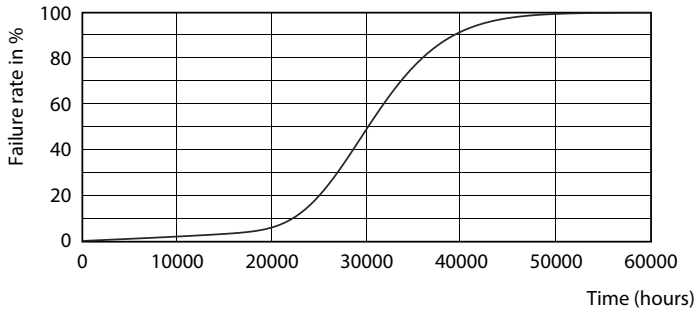

Product data

General information	
Cap base	G5 [G5]
EU RoHS compliant	Yes
Nominal lifetime (nom.)	30000 h
Light technical	
Colour Code	865 [CCT of 6,500 K]
Technical Beam Angle (Nom)	200 °
Lamp Luminous Flux 25°C EL (Nom)	2100 lm
Colour Designation	Cool Daylight
Colour Temperature, horizontal (Nom)	6500 K
Lamp Luminous Efficacy EM (Nom)	131.00 lm/W
Colour consistency	<6
Colour Rendering Index, horiz (Nom)	80
LLMF at end of nominal lifetime (nom.)	70 %
Operating and electrical	
Input frequency	50 to 60 Hz
Power (Rated) (Nom)	16 W
Lamp current (max.)	179 mA
Lamp current (min.)	77 mA
Starting time (nom.)	0.5 s
Warm-up time to 60% light (nom.)	0.5 s

Photometric data

ESSENTIAL LEDtube 16W G5 865 APR

ESSENTIAL LEDtube 8W G5 865 APR

ESSENTIAL LEDtube 16W G5 840 APR

Essential LEDtube

Lifetime

ESSENTIAL LEDtube 8-16W G5 830-865 APR

ESSENTIAL LEDtube 8-16W G5 830-865 APR