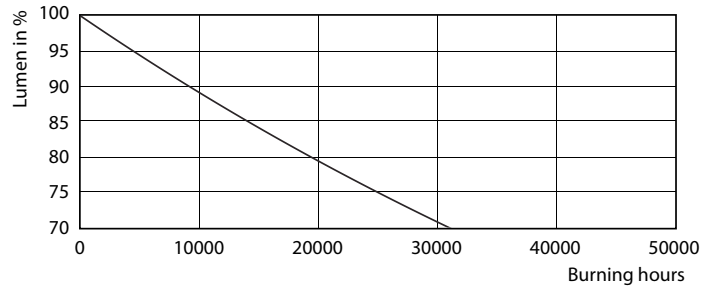

Product data

General information	
Cap base	G5 [G5]
EU RoHS compliant	Yes
Nominal lifetime (nom.)	30000 h
Light technical	
Colour Code	865 [CCT of 6,500 K]
Technical Beam Angle (Nom)	200 °
Lamp Luminous Flux 25°C EL (Nom)	2100 lm
Colour Designation	Cool Daylight
Colour Temperature, horizontal (Nom)	6500 K
Lamp Luminous Efficacy EM (Nom)	131.00 lm/W
Colour consistency	<6
Colour Rendering Index, horiz (Nom)	80
LLMF at end of nominal lifetime (nom.)	70 %
Operating and electrical	
Input frequency	50 to 60 Hz
Power (Rated) (Nom)	16 W
Lamp current (max.)	179 mA
Lamp current (min.)	77 mA
Starting time (nom.)	0.5 s
Warm-up time to 60% light (nom.)	0.5 s

Power factor (nom.)	0.92
Voltage (Nom)	100–240 V
Temperature	
T-ambient (max.)	45 °C
T-ambient (min.)	-20 °C
T storage (max.)	65 °C
T storage (min.)	-40 °C
T-Case maximum (nom.)	70 °C
Controls and dimming	
Dimmable	No
Mechanical and housing	
Product length	1200 mm
Bulb shape	Tube, double-ended
Approval and application	
Energy-saving product	Yes
Approval marks	CE marking RoHS compliance KEMA Keur certificate
Energy consumption kWh/1,000 hours	16 kWh

Photometric data

ESSENTIAL LEDtube 16W G5 865 APR

ESSENTIAL LEDtube 8W G5 865 APR

ESSENTIAL LEDtube 16W G5 840 APR

Essential LEDtube

Lifetime

ESSENTIAL LEDtube 8-16W G5 830-865 APR

ESSENTIAL LEDtube 8-16W G5 830-865 APR