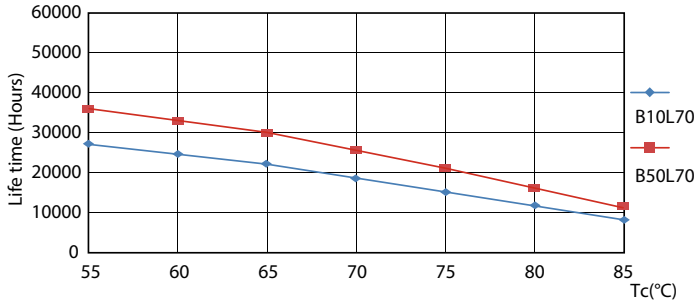

Product data

General information	
Cap base	G5 [G5]
EU RoHS compliant	Yes
Nominal lifetime (nom.)	30000 h
Light technical	
Colour Code	865 [CCT of 6,500 K]
Technical Beam Angle (Nom)	200 °
Lamp Luminous Flux 25°C EL (Nom)	2100 lm
Colour Designation	Cool Daylight
Colour Temperature, horizontal (Nom)	6500 K
Lamp Luminous Efficacy EM (Nom)	131.00 lm/W
Colour consistency	<6
Colour Rendering Index, horiz (Nom)	80
LLMF at end of nominal lifetime (nom.)	70 %
Operating and electrical	
Input frequency	50 to 60 Hz
Power (Rated) (Nom)	16 W
Lamp current (max.)	179 mA
Lamp current (min.)	77 mA
Starting time (nom.)	0.5 s
Warm-up time to 60% light (nom.)	0.5 s

Photometric data

ESSENTIAL LEDtube 16W G5 865 APR

ESSENTIAL LEDtube 8W G5 865 APR

ESSENTIAL LEDtube 16W G5 840 APR

Essential LEDtube

Lifetime

ESSENTIAL LEDtube 8-16W G5 830-865 APR

ESSENTIAL LEDtube 8-16W G5 830-865 APR