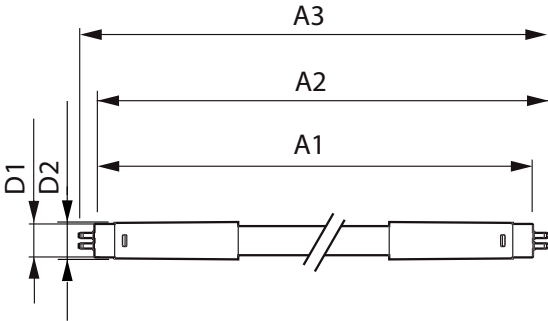

Essential LEDtube

Product data

Full product code	871869673206900
Order product name	CorePro LEDtube 1200mm 16W865 G5 I APR
EAN/UPC – product	8718696732069
Order code	929001381108
SAP numerator – quantity per pack	1

Numerator – packs per outer box	20
SAP material	929001381108
Net Weight (Piece)	0.124 kg

Dimensional drawing

CorePro LEDtube 1200mm 16W865 G5 I APR

Product	D1	D2	A1	A2	A3
CorePro LEDtube 1200mm 16W865 G5 I APR	15.8 mm	19 mm	1149 mm	1156.1 mm	1163.2 mm

Photometric data