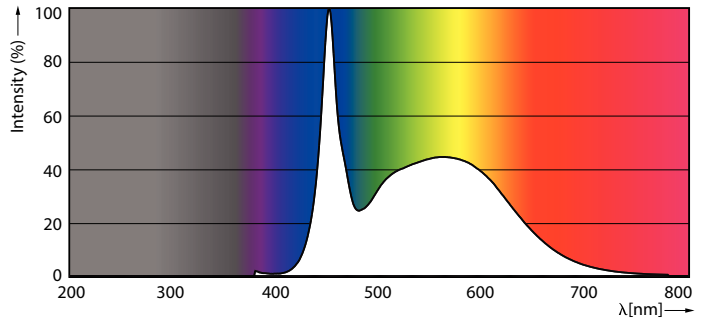

ESSENTIAL LEDtube 8W G5 865 APR