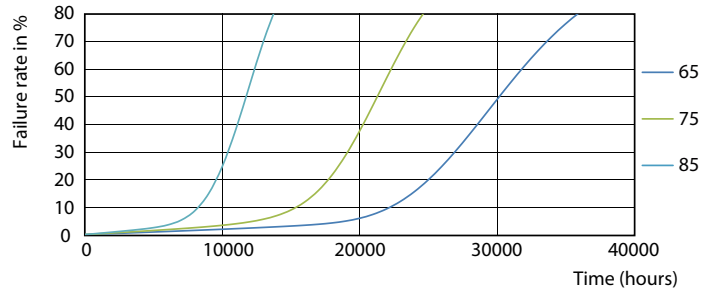

Product data

General information	
Cap base	G5 [G5]
EU RoHS compliant	Yes
Nominal lifetime (nom.)	30000 h
Light technical	
Colour Code	865 [CCT of 6,500 K]
Technical Beam Angle (Nom)	200 °
Lamp Luminous Flux 25°C EL (Nom)	2100 lm
Colour Designation	Cool Daylight
Colour Temperature, horizontal (Nom)	6500 K
Lamp Luminous Efficacy EM (Nom)	131.00 lm/W
Colour consistency	<6
Colour Rendering Index, horiz (Nom)	80
LLMF at end of nominal lifetime (nom.)	70 %
Operating and electrical	
Input frequency	50 to 60 Hz
Power (Rated) (Nom)	16 W
Lamp current (max.)	179 mA
Lamp current (min.)	77 mA
Starting time (nom.)	0.5 s
Warm-up time to 60% light (nom.)	0.5 s

Photometric data

ESSENTIAL LEDtube 16W G5 865 APR

ESSENTIAL LEDtube 8W G5 865 APR

ESSENTIAL LEDtube 16W G5 840 APR

Essential LEDtube

Lifetime

ESSENTIAL LEDtube 8-16W G5 830-865 APR

ESSENTIAL LEDtube 8-16W G5 830-865 APR