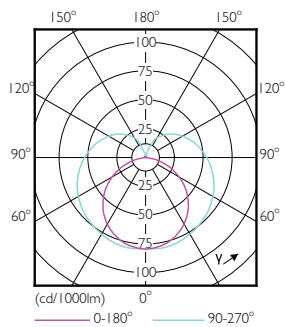

ESSENTIAL LEDtube 16W G5 865 APR

ESSENTIAL LEDtube 16W G5 840 APR