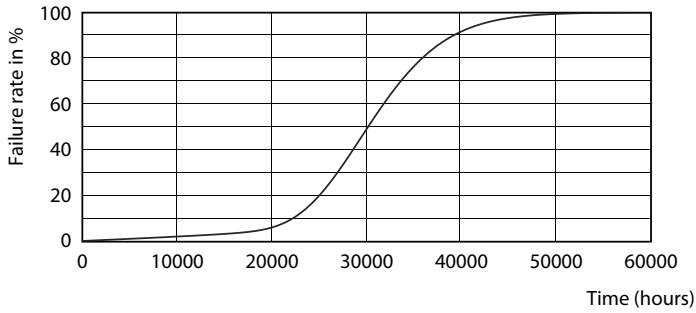

Product data

General information		Power factor (nom.)		0.92	
Cap base	G5 [G5]	Voltage (Nom)		100–240 V	
EU RoHS compliant	Yes	Temperature			
Nominal lifetime (nom.)	30000 h	T-ambient (max.)		45 °C	
Light technical		T-ambient (min.)		-20 °C	
Colour Code	840 [CCT of 4,000 K]	T storage (max.)		65 °C	
Technical Beam Angle (Nom)	200 °	T storage (min.)		-40 °C	
Lamp Luminous Flux 25°C EL (Nom)	1050 lm	T-Case maximum (nom.)		70 °C	
Colour Designation	Cool White (CW)	Controls and dimming			
Colour Temperature, horizontal (Nom)	4000 K	Dimmable		No	
Lamp Luminous Efficacy EM (Nom)	131.00 lm/W	Mechanical and housing			
Colour consistency	<6	Product length		600 mm	
Colour Rendering Index, horiz (Nom)	80	Bulb shape		Tube, double-ended	
LLMF at end of nominal lifetime (nom.)	70 %	Approval and application			
Operating and electrical		Energy-saving product		Yes	
Input frequency	50 to 60 Hz	Approval marks		CE marking RoHS compliance KEMA Keur certificate	
Power (Rated) (Nom)	8 W	Energy consumption kWh/1,000 hours		8 kWh	
Lamp current (max.)	89 mA				
Lamp current (min.)	39 mA				
Starting time (nom.)	0.5 s				
Warm-up time to 60% light (nom.)	0.5 s				

Photometric data

ESSENTIAL LEDtube 8W G5 840 APR

ESSENTIAL LEDtube 8W G5 840 APR

ESSENTIAL LEDtube 8W G5 840 APR

Essential LEDtube

Lifetime

ESSENTIAL LEDtube 8-16W G5 830-865 APR

ESSENTIAL LEDtube 8-16W G5 830-865 APR