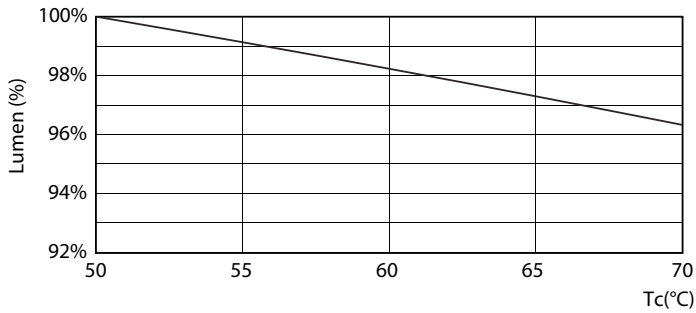

ESSENTIAL LEDtube 8-16W G5 830-865 APR

ESSENTIAL LEDtube 8W G5 830-865 APR