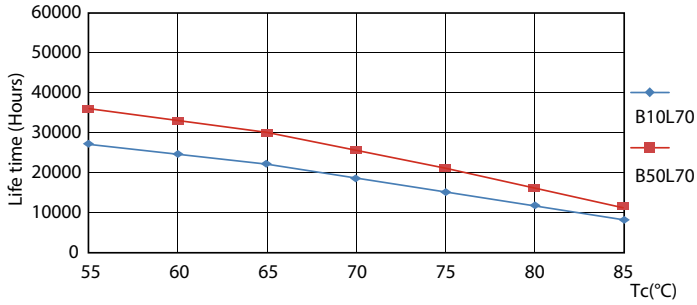

Product data

General information		Power factor (nom.)		0.92	
Cap base	G5 [G5]	Voltage (Nom)		100–240 V	
EU RoHS compliant	Yes	Temperature			
Nominal lifetime (nom.)	30000 h	T-ambient (max.)		45 °C	
Light technical		T-ambient (min.)		-20 °C	
Colour Code	840 [CCT of 4,000 K]	T storage (max.)		65 °C	
Technical Beam Angle (Nom)	200 °	T storage (min.)		-40 °C	
Lamp Luminous Flux 25°C EL (Nom)	1050 lm	T-Case maximum (nom.)		70 °C	
Colour Designation	Cool White (CW)	Controls and dimming			
Colour Temperature, horizontal (Nom)	4000 K	Dimmable		No	
Lamp Luminous Efficacy EM (Nom)	131.00 lm/W	Mechanical and housing			
Colour consistency	<6	Product length		600 mm	
Colour Rendering Index, horiz (Nom)	80	Bulb shape		Tube, double-ended	
LLMF at end of nominal lifetime (nom.)	70 %	Approval and application			
Operating and electrical		Energy-saving product		Yes	
Input frequency	50 to 60 Hz	Approval marks		CE marking RoHS compliance KEMA Keur certificate	
Power (Rated) (Nom)	8 W	Energy consumption kWh/1,000 hours		8 kWh	
Lamp current (max.)	89 mA				
Lamp current (min.)	39 mA				
Starting time (nom.)	0.5 s				
Warm-up time to 60% light (nom.)	0.5 s				

Photometric data

ESSENTIAL LEDtube 8W G5 840 APR

ESSENTIAL LEDtube 8W G5 840 APR

ESSENTIAL LEDtube 8W G5 840 APR

Essential LEDtube

Lifetime

ESSENTIAL LEDtube 8-16W G5 830-865 APR

ESSENTIAL LEDtube 8-16W G5 830-865 APR