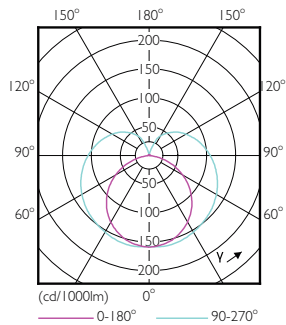

ESSENTIAL LEDtube 8W G5 840 APR