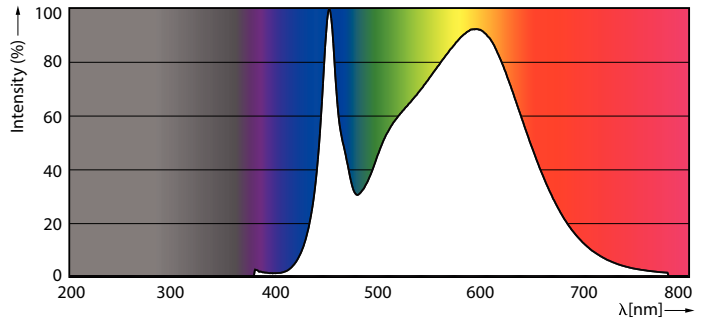

ESSENTIAL LEDtube 8W G5 840 APR