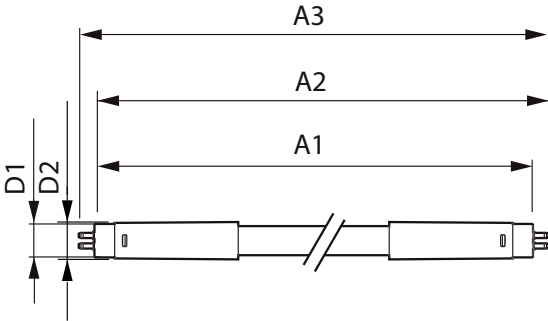

Product data

General information		Power factor (nom.)		0.92	
Cap base	G5 [G5]	Voltage (Nom)		100–240 V	
EU RoHS compliant	Yes	Temperature			
Nominal lifetime (nom.)	30000 h	T-ambient (max.)		45 °C	
Light technical		T-ambient (min.)		-20 °C	
Colour Code	840 [CCT of 4,000 K]	T storage (max.)		65 °C	
Technical Beam Angle (Nom)	200 °	T storage (min.)		-40 °C	
Lamp Luminous Flux 25°C EL (Nom)	1050 lm	T-Case maximum (nom.)		70 °C	
Colour Designation	Cool White (CW)	Controls and dimming			
Colour Temperature, horizontal (Nom)	4000 K	Dimmable		No	
Lamp Luminous Efficacy EM (Nom)	131.00 lm/W	Mechanical and housing			
Colour consistency	<6	Product length		600 mm	
Colour Rendering Index, horiz (Nom)	80	Bulb shape		Tube, double-ended	
LLMF at end of nominal lifetime (nom.)	70 %	Approval and application			
Operating and electrical		Energy-saving product		Yes	
Input frequency	50 to 60 Hz	Approval marks		CE marking RoHS compliance KEMA Keur certificate	
Power (Rated) (Nom)	8 W	Energy consumption kWh/1,000 hours		8 kWh	
Lamp current (max.)	89 mA				
Lamp current (min.)	39 mA				
Starting time (nom.)	0.5 s				
Warm-up time to 60% light (nom.)	0.5 s				

Essential LEDtube

Product data

Full product code	871869673198700
Order product name	CorePro LEDtube 600mm 8W840 G5 I APR
EAN/UPC – product	8718696731987
Order code	929001380708
SAP numerator – quantity per pack	1

Numerator – packs per outer box	20
SAP material	929001380708
Net Weight (Piece)	0.070 kg

Dimensional drawing

CorePro LEDtube 600mm 8W840 G5 I APR

Product	D1	D2	A1	A2	A3
CorePro LEDtube 600mm 8W840 G5 I APR	15.8 mm	19 mm	549 mm	556.1 mm	563.2 mm