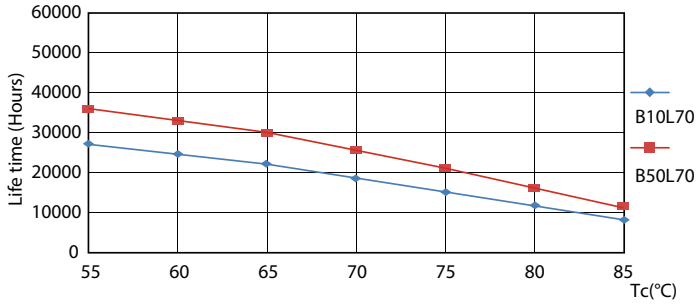

Product data

General information		Power factor (nom.)		0.92
Cap base	G5 [G5]	Voltage (Nom)		100–240 V
EU RoHS compliant	Yes	Temperature		
Nominal lifetime (nom.)	30000 h	T-ambient (max.)		45 °C
Light technical		T-ambient (min.)		-20 °C
Colour Code	840 [CCT of 4,000 K]	T storage (max.)		65 °C
Technical Beam Angle (Nom)	200 °	T storage (min.)		-40 °C
Lamp Luminous Flux 25°C EL (Nom)	2100 lm	T-Case maximum (nom.)		70 °C
Colour Designation	Cool White (CW)	Controls and dimming		
Colour Temperature, horizontal (Nom)	4000 K	Dimmable		No
Lamp Luminous Efficacy EM (Nom)	131.00 lm/W	Mechanical and housing		
Colour consistency	<6	Product length		1200 mm
Colour Rendering Index, horiz (Nom)	80	Bulb shape		Tube, double-ended
LLMF at end of nominal lifetime (nom.)	70 %	Approval and application		
Operating and electrical		Energy-saving product		Yes
Input frequency	50 to 60 Hz	Approval marks		CE marking RoHS compliance KEMA Keur certificate
Power (Rated) (Nom)	16 W	Energy consumption kWh/1,000 hours		16 kWh
Lamp current (max.)	178 mA			
Lamp current (min.)	77 mA			
Starting time (nom.)	0.5 s			
Warm-up time to 60% light (nom.)	0.5 s			

Photometric data

General Information 11 Photo Lighting 11 Page 117

ESSENTIAL LEDtube 16W G5 840 APR

ESSENTIAL LEDtube 16W G5 840 APR

ESSENTIAL LEDtube 16W G5 840 APR

Essential LEDtube

Lifetime

ESSENTIAL LEDtube 8-16W G5 830-865 APR