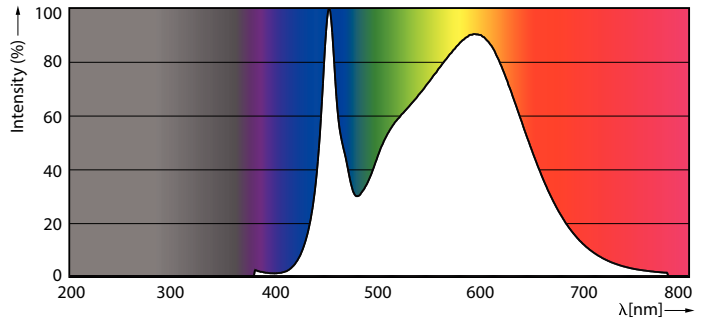

ESSENTIAL LEDtube 16W G5 840 APR