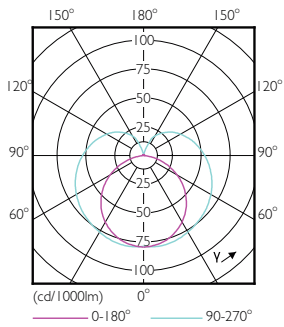

ESSENTIAL LEDtube 16W G5 840 APR

ESSENTIAL LEDtube 16W G5 840 APR