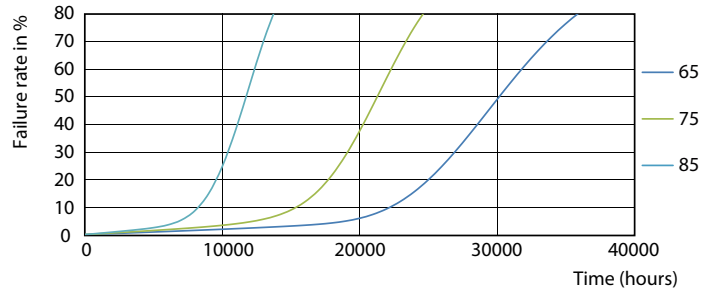

Product data

General information		Power factor (nom.)		0.92
Cap base	G5 [G5]	Voltage (Nom)		100–240 V
EU RoHS compliant	Yes	Temperature		
Nominal lifetime (nom.)	30000 h	T-ambient (max.)		45 °C
Light technical		T-ambient (min.)		-20 °C
Colour Code	840 [CCT of 4,000 K]	T storage (max.)		65 °C
Technical Beam Angle (Nom)	200 °	T storage (min.)		-40 °C
Lamp Luminous Flux 25°C EL (Nom)	2100 lm	T-Case maximum (nom.)		70 °C
Colour Designation	Cool White (CW)	Controls and dimming		
Colour Temperature, horizontal (Nom)	4000 K	Dimmable		No
Lamp Luminous Efficacy EM (Nom)	131.00 lm/W	Mechanical and housing		
Colour consistency	<6	Product length		1200 mm
Colour Rendering Index, horiz (Nom)	80	Bulb shape		Tube, double-ended
LLMF at end of nominal lifetime (nom.)	70 %	Approval and application		
Operating and electrical		Energy-saving product		Yes
Input frequency	50 to 60 Hz	Approval marks		CE marking RoHS compliance KEMA Keur certificate
Power (Rated) (Nom)	16 W	Energy consumption kWh/1,000 hours		16 kWh
Lamp current (max.)	178 mA			
Lamp current (min.)	77 mA			
Starting time (nom.)	0.5 s			
Warm-up time to 60% light (nom.)	0.5 s			

Photometric data

General Information 11 Photo Lighting 11 Page 117

ESSENTIAL LEDtube 16W G5 840 APR

ESSENTIAL LEDtube 16W G5 840 APR

ESSENTIAL LEDtube 16W G5 840 APR

Essential LEDtube

Lifetime

ESSENTIAL LEDtube 8-16W G5 830-865 APR