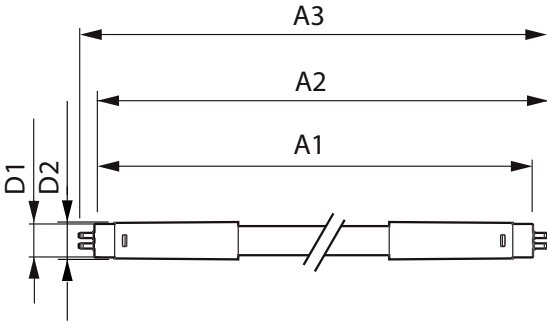

Essential LEDtube

Product data

Full product code	871869673204500
Order product name	CorePro LEDtube 1200mm 16W840 G5 I APR
EAN/UPC – product	8718696732045
Order code	929001381008
SAP numerator – quantity per pack	1

Numerator – packs per outer box	20
SAP material	929001381008
Net Weight (Piece)	0.120 kg

Dimensional drawing

CorePro LEDtube 1200mm 16W840 G5 I APR

Product	D1	D2	A1	A2	A3
CorePro LEDtube 1200mm 16W840 G5 I APR	15.8 mm	19 mm	1149 mm	1156.1 mm	1163.2 mm

Photometric data