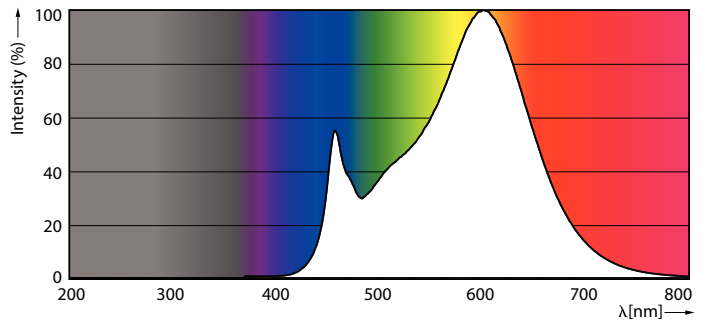

ESSENTIAL LEDtube 8W G5 830 APR