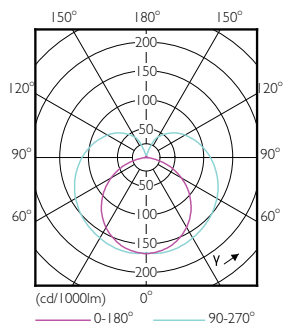

ESSENTIAL LEDtube 8W G5 830 APR

ESSENTIAL LEDtube 8W G5 830 APR