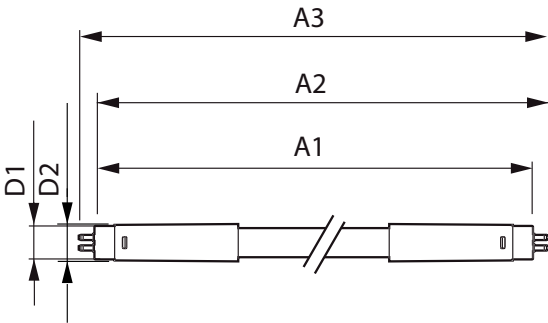

### Product data

General information		Power factor (nom.)		0.92
Cap base	G5 [ G5]	Voltage (Nom)		100–240 V
EU RoHS compliant	Yes	<b>Temperature</b>		
Nominal lifetime (nom.)	30000 h	T-ambient (max.)		45 °C
<b>Light technical</b>		T-ambient (min.)		-20 °C
Colour Code	830 [ CCT of 3,000 K]	T storage (max.)		65 °C
Technical Beam Angle (Nom)	200 °	T storage (min.)		-40 °C
Lamp Luminous Flux 25°C EL (Nom)	1000 lm	T-Case maximum (nom.)		70 °C
Colour Designation	White (WH)	<b>Controls and dimming</b>		
Colour Temperature, horizontal (Nom)	3000 K	Dimmable		No
Lamp Luminous Efficacy EM (Nom)	125.00 lm/W	<b>Mechanical and housing</b>		
Colour consistency	<6	Product length		600 mm
Colour Rendering Index, horiz (Nom)	80	Bulb shape		Tube, double-ended
LLMF at end of nominal lifetime (nom.)	70 %	<b>Approval and application</b>		
<b>Operating and electrical</b>		Energy-saving product		Yes
Input frequency	50 to 60 Hz	Approval marks		CE marking RoHS compliance KEMA Keur certificate
Power (Rated) (Nom)	8 W	Energy consumption kWh/1,000 hours		8 kWh
Lamp current (max.)	89 mA			
Lamp current (min.)	39 mA			
Starting time (nom.)	0.5 s			
Warm-up time to 60% light (nom.)	0.5 s			

## Product data

Full product code	871869673196300
Order product name	CorePro LEDtube 600mm 8W830 G5 I APR
EAN/UPC – product	8718696731963
Order code	929001380608
SAP numerator – quantity per pack	1

Numerator – packs per outer box	20
SAP material	929001380608
Net Weight (Piece)	0.070 kg

## Dimensional drawing

CorePro LEDtube 600mm 8W830 G5 I APR

Product	D1	D2	A1	A2	A3
CorePro LEDtube 600mm 8W830 G5 I APR	15.8 mm	19 mm	549 mm	556.1 mm	563.2 mm