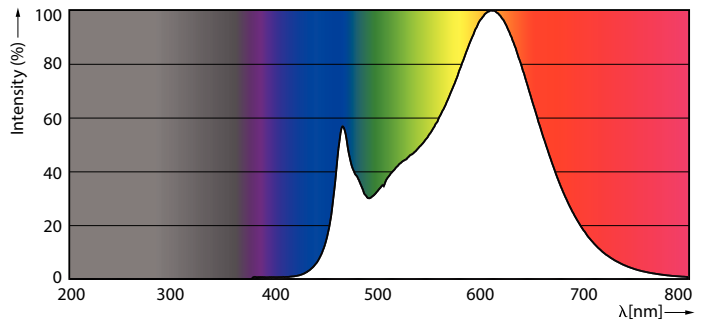

ESSENTIAL LEDtube 16W G5 830 APR