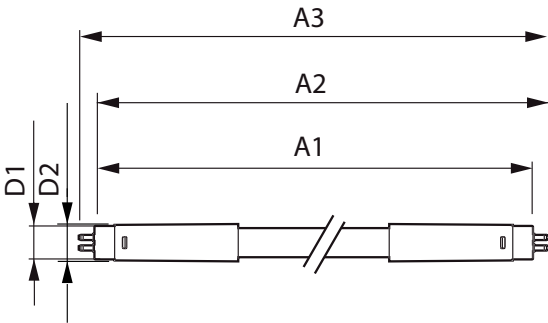

Essential LEDtube

Product data

Full product code	871869673202100
Order product name	CorePro LEDtube 1200mm 16W830 G5 I APR
EAN/UPC – product	8718696732021
Order code	929001380908
SAP numerator – quantity per pack	1

Numerator – packs per outer box	20
SAP material	929001380908
Net Weight (Piece)	0.124 kg

Dimensional drawing

CorePro LEDtube 1200mm 16W830 G5 I APR

Product	D1	D2	A1	A2	A3
CorePro LEDtube 1200mm 16W830 G5 I APR	15.8 mm	19 mm	1149 mm	1156.1 mm	1163.2 mm

Photometric data