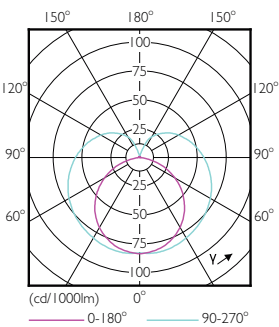

ESSENTIAL LEDtube 16W G5 830 APR

ESSENTIAL LEDtube 16W G5 830 APR