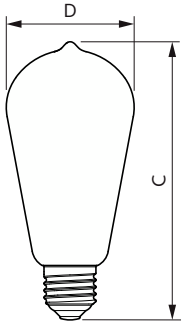

Classic filament LEDbulbs

Product data

Full product code	871951431545700
Order product name	LED classic 25W ST64 E27GOLD SP D RFSRT4
EAN/UPC - Product	8719514315457
Order code	929002982901
Numerator - Quantity Per Pack	1

Numerator - Packs per outer box	4
Material Nr. (12NC)	929002982901
Net Weight (Piece)	0.042 kg

Dimensional drawing

LED classic 25W ST64 E27GOLD SP D RFSRT4

Product	D	C
LED classic 25W ST64 E27GOLD SP D RFSRT4	65 mm	143 mm