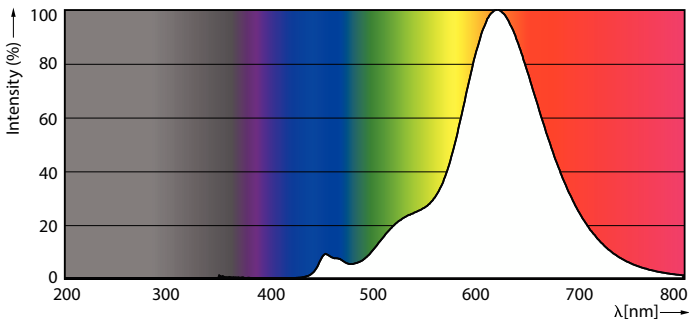

Photometric data

LEDbulb SLR 4W ST64 E27 818 Amber-POC