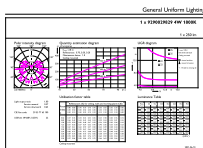

General Uniform Lighting
Page 11

LEDbulb SLR 4W ST64 E27 818 Amber-GUL