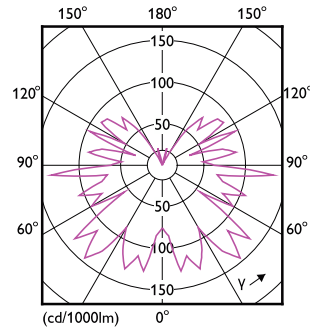

LEDbulb SLR ST64 4W E27 818 Amber-LDD

General Uniform Lighting
Page 11

LEDbulb SLR 4W ST64 E27 818 Amber-GUL