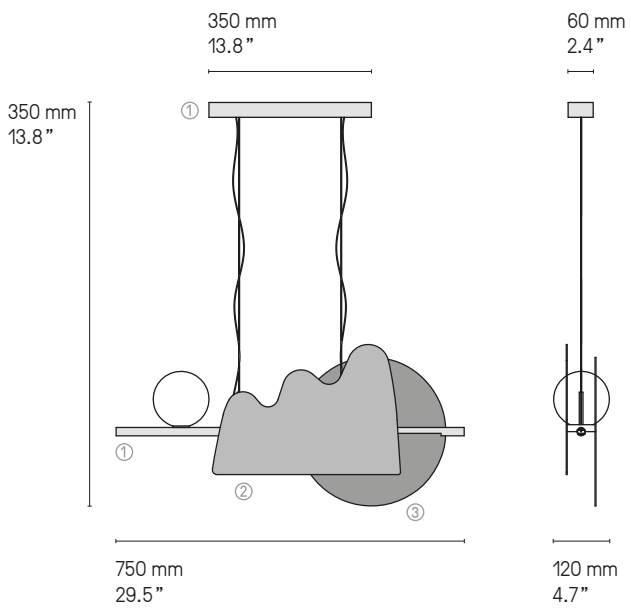

Nacho 750

Nacho 750 SG/SG/SB