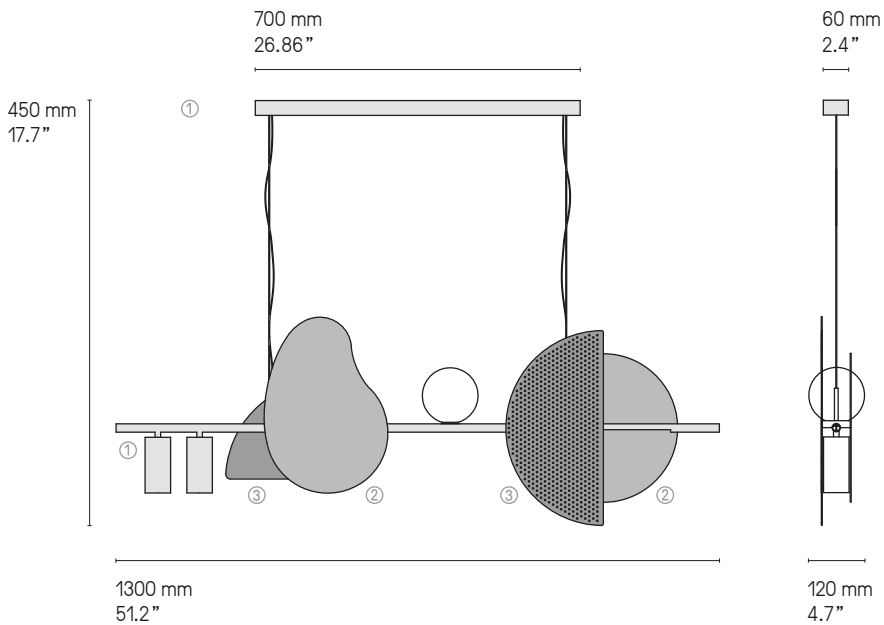

Nacho 1300

Nacho 1300 SB/SG/SB

La longueur des câbles est réglable à l'installation.
The height of the cables can be adjusted during installation.