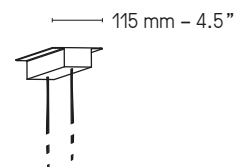

Integrated strip LED (670 lm, 2700°K) + Not included: 2 x G4 LED 3W max.  
Internal power supplies 24V and 12V included in canopy Dimmable (phase cut)

**Designer**

Sylvain Willenz

**US Version**  
**fitted plate to cover**  
**outlet power box**