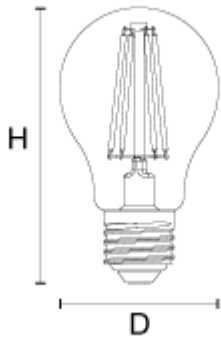

APPLICATIONS

- Decorative Installations
- Dining Rooms
- Hotels
- Residential lighting
- Restaurants

GENERAL INFORMATION

Model Number	LG9807.2dCS
Product Code	LG9807.2dCS+E27+827+V0240
Cap Base	E27
Dimmable	100-10%
Warm Up Time 60% of Full Light	Instant
Starting Time	< 0.5 s
Working Temperature	-30°C to +45°C
Cover Design	Clear
Flammability of Plastic Component	≥ V2
Series	A60 (Filament Lamps)

PHOTOMETRICAL INFORMATION

Luminous Flux	810 lm
Luminous Efficacy	113 lm/W
Colour Temperature	2700 K
Colour Consistency	6
CRI	Ra80
Flickering	≤ 8% at 100Hz
SVM	0.4
P _{ST} LM	1.0
Chromaticity Coordinates (x and y)	0.458, 0.410

CERTIFICATES & STANDARDS

Weighted Energy Consumption	8
Energy Class	E

A60

Filament Lamps

LG9807.2dCS+E27+827+V0240

Photobiological Safety Group	RG1
Lamp Cap Twist Safe	3
Approvals	CE, RoHS
Standards Compliance	IEC/EN 62560, IEC/EN 62493, IEC/EN 62471, ErP 2019/2020, IEC 62612, IEC CISPR15, EN 55015, IEC/EN 61547, IEC/EN 61000-3-2, IEC/EN 61000-3-3

DIMENSIONS & WEIGHT

Width (W)	60 mm
Height (H)	104 mm
Diameter (D)	60 mm
Weight	31.4 g

LOGISTIC INFORMATION

MM Code	Packaging Unit	Outer Box Dimensions			Gross Weight per Outer Box
		L mm	W mm	H mm	
711166/MM11166	1	70	70	120	0.061
	60	457	376	278	4.49