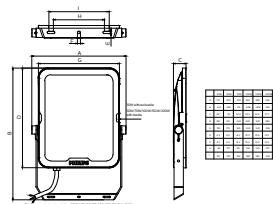

SmartBright Floodlight G2 BVP151

Luminous flux tolerance	+/-10%
Initial LED luminaire efficacy	105 lm/W
Init. Corr. Color Temperature	6500 K
Init. Color Rendering Index	>80
Initial chromaticity	(0.313, 0.337) SDCM <5
Initial input power	70 W
Power consumption tolerance	+/-10%

Application conditions

Ambient temperature range	-25 to +40 °C

Product data

Full product code	871951454512099

Order product name	BVP151 LED73/CW PSU 70W AWB G2 GM
EAN/UPC - Product	8719514545120
Order code	911401892683
Numerator - Quantity Per Pack	1
Numerator - Packs per outer box	6
Material Nr. (12NC)	911401892683
Net Weight (Piece)	1.810 kg

Dimensional drawing

BVP151 AWB

BVP151 LED73/CW PSU 70W AWB G2 GM