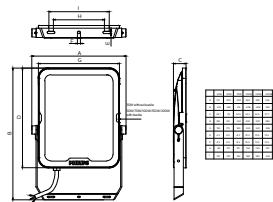

SmartBright Floodlight G2 BVP151

Luminous flux tolerance	+/-10%
Initial LED luminaire efficacy	105 lm/W
Init. Corr. Color Temperature	4000 K
Init. Color Rendering Index	>80
Initial chromaticity	(0.380, 0.380) SDCM <5
Initial input power	70 W
Power consumption tolerance	+/-10%

Application conditions

Ambient temperature range	-25 to +40 °C

Product data

Full product code	871951454513799

Order product name	BVP151 LED73/NW PSU 70W AWB G2 GM
EAN/UPC - Product	8719514545137
Order code	911401892583
Numerator - Quantity Per Pack	1
Numerator - Packs per outer box	6
Material Nr. (12NC)	911401892583
Net Weight (Piece)	1.810 kg

Dimensional drawing

BVP151 AWB

BVP151 LED73/NW PSU 70W AWB G2 GM