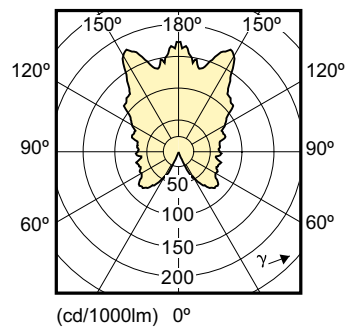

MASTER LEDcandle DiamondSpark

Voltage (Nom)	220-240 V
Temperature	
T-Case maximum (nom.)	95 °C
Controls and Dimming	
Dimmable	Yes
Mechanical and Housing	
Lamp Finish	Clear
Bulb shape	BA38
Approval and Application	
Energy efficiency label (EEL)	A+

Suitable for accent lighting	No
Energy consumption kWh/1,000 hours	6 kWh
Product Data	
Full product code	871869645354400
Order product name	MASTER LEDcandle DT 6-40W E14 BA38 CL
EAN/UPC – product	8718696453544
Order code	929001140502
SAP numerator – quantity per pack	1
Numerator – packs per outer box	10
SAP material	929001140502
SAP net weight (piece)	0.063 kg

Dimensional drawing

Product	D	C
MASTER LEDcandle DT 6-40W E14 BA38 CL	38 mm	129 mm

Candle BA38 220-240V 6W-40W 2700K E14 DT

Photometric data

SDLD_LEDCL_0030-Light distribution diagram