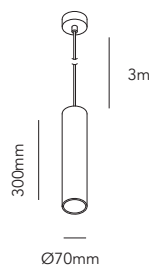

ZERO

Design: Ronni Gol

*Black/gold and rose gold for indoor use only

ZERO S2