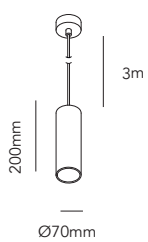

ZERO

Design: Ronni Gol

*Black/gold and rose gold for indoor use only

ZERO S1