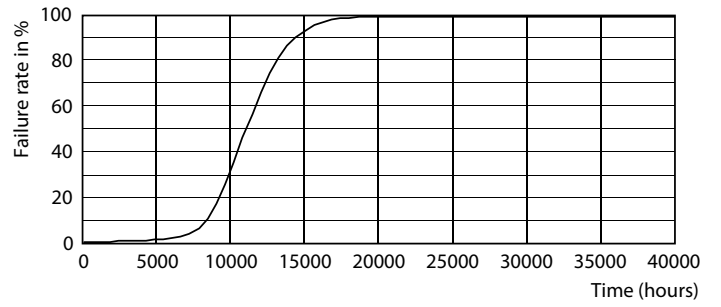

CorePro LEDcapsule MV

Lifetime

10K

10K