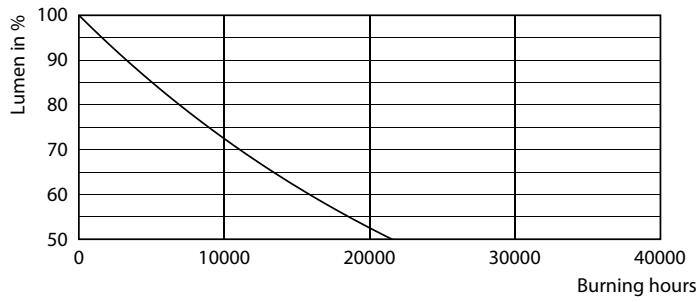

CorePro LEDcapsule MV

Lifetime

10K

10K