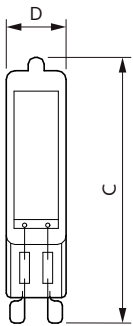

Product data

General Information		Power (Rated) (Nom)	
Cap base	G9 [G9]		3.5 W
EU RoHS compliant	Yes	Lamp current (nom.)	17.5 mA
Nominal lifetime (nom.)	10000 h	Wattage equivalent	40 W
Switching cycle	5,000X	Starting time (nom.)	0.5 s
Technical type	3.5-40W	Warm-up time to 60% light (nom.)	0.5 s
		Power factor (nom.)	0.8
		Voltage (Nom)	220-240 V
Light Technical		Temperature	
Colour Code	827 [CCT of 2,700 K]	T-ambient (max.)	35 °C
Lamp Luminous Flux 25°C EL (Nom)	380 lm	T-ambient (min.)	-20 °C
Colour Designation	Warm white (WW)	T-Case maximum (nom.)	100 °C
Colour Temperature, horizontal (Nom)	2700 K		
Lamp Luminous Efficacy EM (Nom)	108.00 lm/W	Controls and Dimming	
Colour consistency	<6	Dimmable	No
Colour Rendering Index,horiz (Nom)	80	Mechanical and Housing	
LLMF at end of nominal lifetime (nom.)	70 %	Bulb shape	Capsule
Operating and Electrical			
Input frequency	50 to 60 Hz		

EAN/UPC – product	8718699735067
Order code	929002326502
SAP numerator – quantity per pack	1
Numerator – packs per outer box	12
SAP material	929002326502
SAP net weight (piece)	0.010 kg

Dimensional drawing