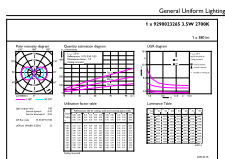

R7S & G9 DOB ND EU/GMGC/LATAM GLASS

Product	D	C
CorePro LEDcapsule 3.5-40W ND G9 827 G	14.5 mm	60 mm

Photometric data

LEDcapsule G9

LEDcapsule 3,5W G9 827

LEDcapsule 3,5W G9 827

CorePro LEDcapsule MV

Lifetime