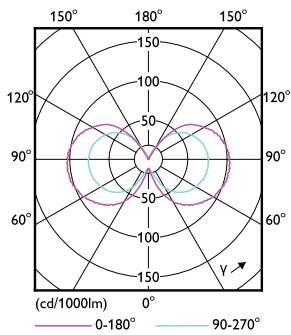

Photometric data

LEDcapsule G9