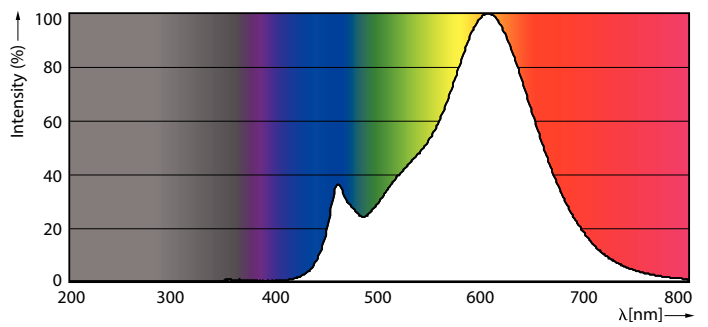

LEDcapsule 3,5W G9 827

LEDcapsule 3,5W G9 827