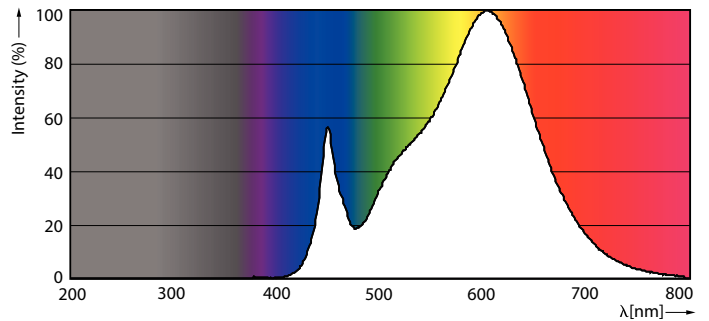

Photometric data

LEDcapsule CorePro 3.2-40W G9 Capsule 830 ND