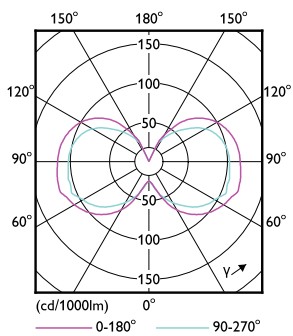

LEDcapsule CorePro 3.2-40W G9 Capsule 827 ND