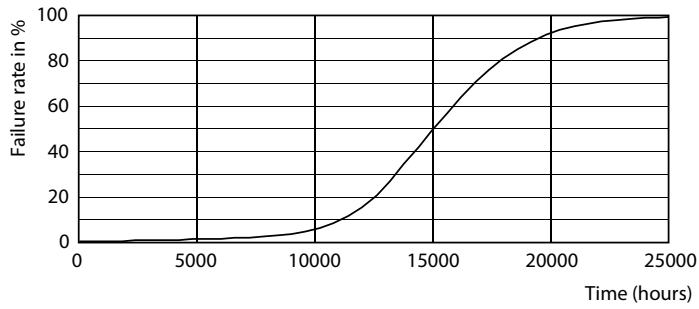

CorePro LEDcapsule MV

Lifetime

LEDcapsule CorePro 3.2-40W G9 Capsule 827 ND

LEDcapsule CorePro 3.2-40W G9 Capsule 827 ND