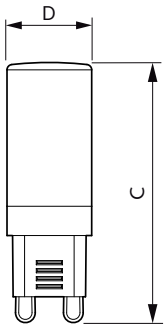

CorePro LEDcapsule MV

Order product name	CorePro LEDcapsule ND 3.2-40W G9 830
EAN/UPC - Product	8718696815281
Order code	929001903002
Numerator - Quantity Per Pack	1
Numerator - Packs per outer box	12

Material Nr. (12NC)	929001903002
Net Weight (Piece)	0.012 kg

Dimensional drawing

Capsule 230V3.3W-40W 370lm 3000K G9 Non

Product	D	C
CorePro LEDcapsule ND 3.2-40W G9 830	17 mm	51.5 mm