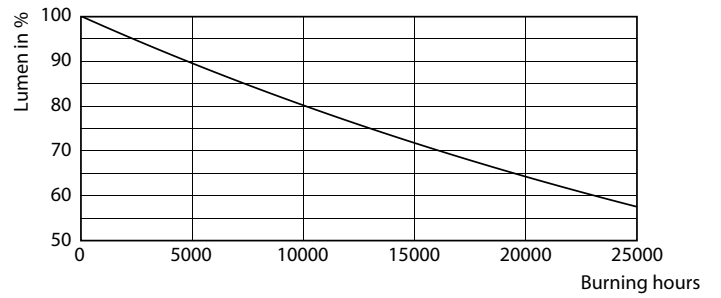

CorePro LEDcapsule MV

Lifetime

LEDcapsule CorePro 3.2-40W G9 Capsule 827 ND

LEDcapsule CorePro 3.2-40W G9 Capsule 827 ND