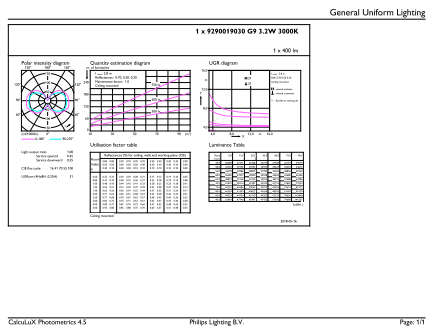

Photometric data

CorePro LEDcapsule ND 3.2-40W G9 830