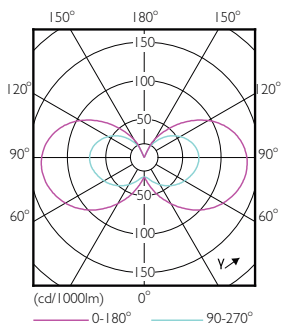

CorePro LEDcapsule MV 25W G9 827 Capsule

CorePro LEDcapsule MV 25W G9 827 Capsule