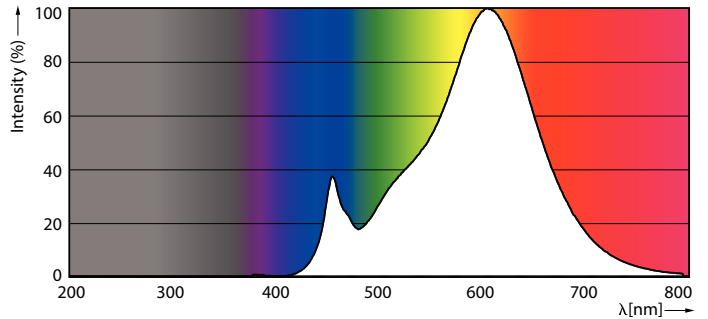

CorePro LEDcapsule MV 25W G9 827 Capsule