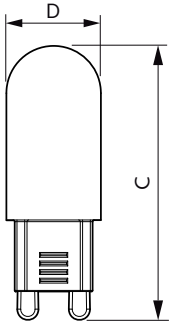

CorePro LEDcapsule MV

Product Data

Full product code	871869671392100
Order product name	CorePro LEDcapsule ND 1.9-25W G9 827
EAN/UPC – product	8718696713921
Order code	929001323802
Numerator – quantity per pack	1

SAP numerator – packs per outer box	12
Material no. (12 NC)	929001323802
Net Weight (Piece)	0.012 kg

Dimensional drawing

G9 230V 2.5W-25W 204lm 2700K G9 Non-Dim

Product	D	C
CorePro LEDcapsule ND 1.9-25W G9 827	16.5 mm	48 mm