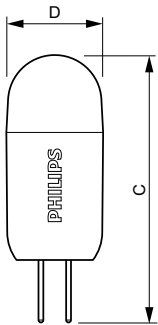

CorePro LEDcapsule LV

Energy consumption kWh/1,000 hours	3 kWh
Product Data	
Full product code	871869657865000
Order product name	CorePro LEDcapsuleLV 2-20W G4 827 D
EAN/UPC – product	8718696578650
Order code	929001235302

SAP numerator – quantity per pack	1
SAP numerator – packs per outer box	12
SAP material	929001235302
Net Weight (Piece)	0.012 kg

Dimensional drawing

Capsule 12V 2W-20W 200lm 2700K G4 D

Product	D	C
CorePro LEDcapsuleLV 2-20W G4 827 D	17 mm	48 mm