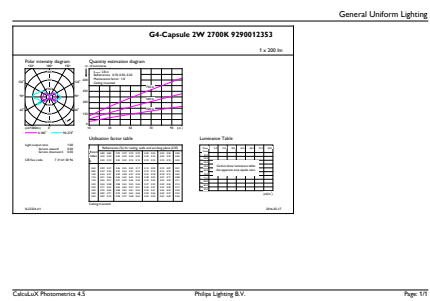

Photometric data

LED Lamps, CorePro LEDcapsuleLV D 2-20W G4 /827