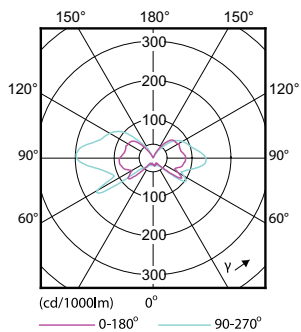

LED Lamps, CorePro LEDcapsuleLV D 2-20W G4 /827