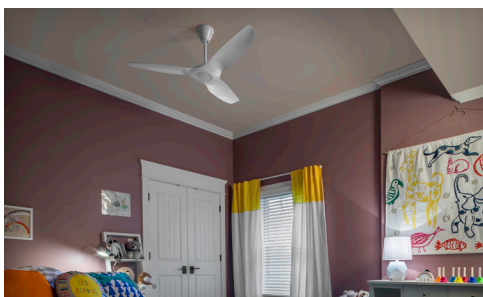

## INNOVATIVE STYLE, COOLING COMFORT

Bid farewell to drooping paddle fans with their pull chains and constant rattling—there's a calmer, cooler, more convenient way to stay comfortable. Haiku L delivers powerful airflow without the noise and features a minimalist modern design for luxury that looks great and feels even better.