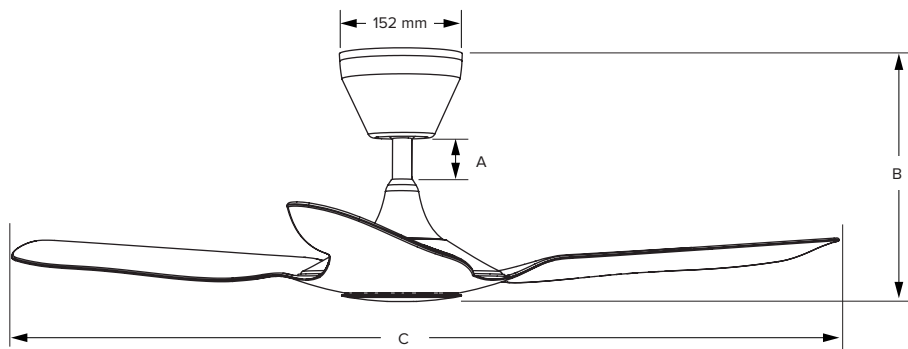

HAIKU L

THE CEILING FAN, REINVENTED

Downrod Lengths							
Downrod (A)¹	Included	Optional					
		128.5 mm	256 mm	561 mm	884 mm	1291 mm	1595 mm
Fan Height (B)	289 mm	417 mm	721 mm	1044 mm	1451 mm	1755 mm	
Ceiling Height	> 2.4 m	≥ 2.7m	≥ 3m	≥ 3.4m	≥ 3.7m	≥ 4m	

Fan Specifications						
Diameter (C)	Input Voltage	Speed (Min/Max)	Max Wattage	CFM (Max)	Sound Level²	Max Weight
112 cm	100–120 VAC, 1 Φ, 50/60 Hz 200–240 VAC, 1 Φ, 50/60 Hz	35 / 262 RPM	36 W	4,475	<35 dBA at max speed	Without Light: 5.2 kg With Light: 5.4 kg
132 cm		35 / 201 RPM	20.3 W	5,204		
152 cm		35 / 190 RPM	55 W	8,647		

Light Specifications	
Colour Temperature	CRI
4000 K 2700 K	90

Construction Features						
Aerofoils	Motor³	Controls⁴	Fan Settings	Mounting	Environment	Accessories
Hybrid resin construction	High-efficiency, brushless DC/EC motor Fan Eco	Handheld remote Wall Control (optional) 0–10 V Module (optional) Haiku Mobile App Voice Control	On/Off Whoosh® mode Sleep mode Timer Mode	Flat or sloped ceilings 2.4 metres or taller	Indoor use only	0–10 V Module Haiku L Wall Control