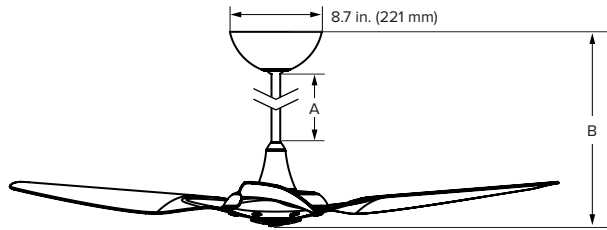

Universal Mount

Sloped or flat ceilings from 9–18 ft (2.7–5.5 m)