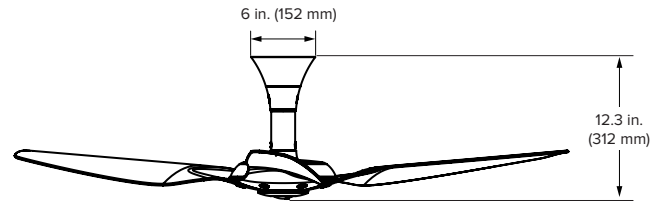

Low Profile Mount

Flat ceilings as low as 8 ft (2.4 m)

Universal Mount Downrod Lengths

Downrod (A)¹	Included		Optional			
		20 in. (508 mm)	32 in. (813 mm)	7 in. (178 mm)	48 in. (1219 mm)	60 in. (1524 mm)
Fan Height (B)²	29 in. (737 mm)	41 in. (1041 mm)	16 in. (406 mm)	57 in. (1448 mm)	69 in. (1753 mm)	
Ceiling Height	9.5–11 ft (2.9–3.4 m)	11–13 ft (3.4–4 m)	9–11 ft (2.7–2.9 m)	13–14 ft (4–4.3 m)	>14 ft (>4.3 m)	

Aluminum Fan Specifications

Diameter	Mount	Weight³	Max Speed	Airflow Min/Max	Watts Min/Max	Operating Voltage	Ambient Operational Temperature	Sound Level⁴
52 in. (127 cm)	Low Profile	16.5 lb (7.5 kg)	177 RPM	1,301 / 5,629 cfm	2.2 / 15.6 W	100–240 VAC, 1 Φ, 50–60 Hz	32° to 104° F (0° to 40° C)	<35 dba at max speed
	Universal	15.5 lb (7 kg)	200 RPM	1,389 / 6,713 cfm	2.1 / 20.7 W			
60 in. (150 cm)	Low Profile	18.5 lb (8.4 kg)	177 RPM	1,070 / 6,698 cfm	1.9 / 18.4 W			
	Universal	17.5 lb (8 kg)	200 RPM	1,194 / 8,629 cfm	1.9 / 26.8 W			
84 in. (213 cm)	Universal	26 lb (11.8 kg)	135 RPM	5,983 / 19,292 cfm	4.2 / 53.7 W			

Bamboo Fan Specifications

Diameter	Mount	Weight³	Max Speed	Airflow Min/Max	Watts Min/Max	Operating Voltage	Ambient Operational Temperature	Sound Level⁴
52 in. (127 cm)	Low Profile	14 lb (6.4 kg)	177 RPM	1,483 / 5,866 cfm	2.2 / 19.2 W	100–240 VAC, 1 Φ, 50–60 Hz	32° to 104° F (0° to 40° C)	<35 dba at max speed
	Universal	13 lb (5.9 kg)	200 RPM	1,427 / 6,597 cfm	2.3 / 26.6 W			
60 in. (150 cm)	Low Profile	16 lb (7.3 kg)	177 RPM	876 / 6,165 cfm	1.9 / 15.5 W			
	Universal	15 lb (6.8 kg)	200 RPM	1,038 / 7,673 cfm	1.8 / 21.4 W			
84 in. (213 cm)	Universal	21 lb (9.5 kg)	135 RPM	4,661 / 15,378 cfm	3.8 / 39.2 W			

Lead times may vary.
Warranty period and terms vary by country and application.

USA
BIGASSFANS.COM
877-244-3267

CANADA
BIGASSFANS.COM
844-924-4277

AUSTRALIA
BIGASSFANS.COM/AU
1300 244 277

SINGAPORE
BIGASSFANS.COM/SG
65 6709 8500

MALAYSIA
BIGASSFANS.COM/SG
603 5565 0888