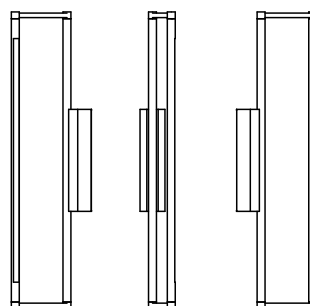

Appliques – Wall lights

Link peut être installée horizontalement ou verticalement.
Link can be placed both horizontally or vertically on the wall.

Longueurs sur mesure possibles.
Custom dimensions available upon request.

UL Version
fitted plate to cover outlet power box