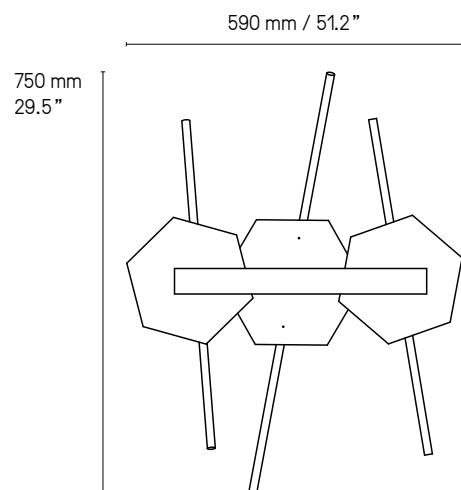

LINK

Sobre et minimaliste, la collection *Link* encadre la lumière. Selon l'orientation du luminaire, la ligne épurée s'inscrit dans l'espace vertical et horizontal.

Simple and minimalist, the *Link* collection frames the light. Depending on the position of the light, the refined line can be fitted vertically or horizontally.

The wall light is adjustable in 2 ways. The front LED bar can be spinned around to diffuse the light in any direction and the rectangular frame can be flipped up and down when the light is positioned horizontally, and side to side when positioned vertically.

Lampe de table – Table lamp

Lampe de table – Table lamp Link SB

Suspension – Pendant

La longueur des câbles est réglable à l'installation.
The height of the cables can be adjusted during installation.

Suspensions – Pendant Link SB