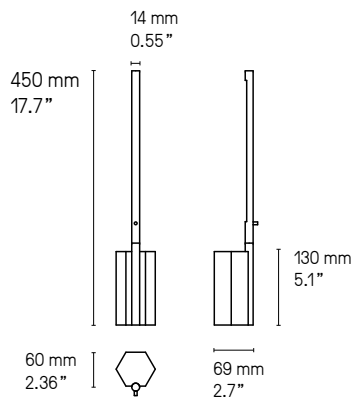

Link double 610 (610 mm – 24.1")

LED intégrée	360 lm	2700°K	Alimentation 24V intégrée	Variable (phase cut)
Integrated LED	360 lm	2700°K	Int. power supply 24V included	Dimmable (phase cut)

Link double 960 (960 mm – 37.8")

The wall light is adjustable in 2 ways. The front LED bar can be spinned around to diffuse the light in any direction and the rectangular frame can be flipped up and down when the light is positioned horizontally, and side to side when positioned vertically.

Liseuses murales – Reading wall lights

Longueurs sur mesure possibles.
Custom dimensions available upon request.

**UL Version
fitted plate
to cover outlet
power box**

115 mm
4.5"

Lampadaire – Floor lamp

Lampadaire – Floor lamp Link SB

Lampe de table – Table lamp

Lampe de table – Table lamp Link SB

Suspension – Pendant

La longueur des câbles est réglable à l'installation.
The height of the cables can be adjusted during installation.

Suspensions – Pendant Link SB