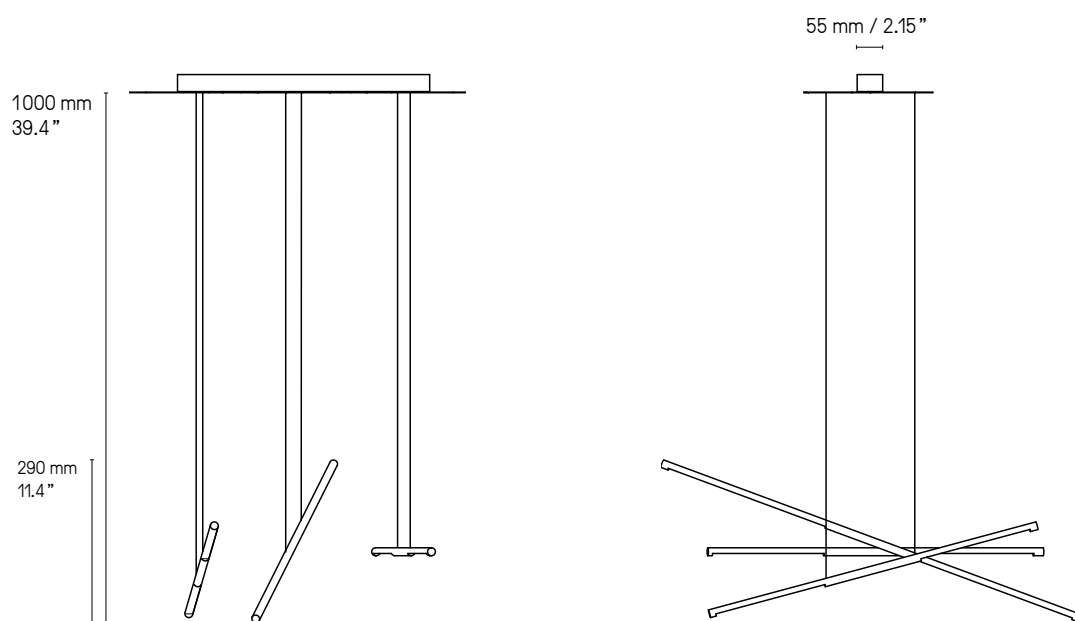

The wall light is adjustable in 2 ways. The front LED bar can be spinned around to diffuse the light in any direction and the rectangular frame can be flipped up and down when the light is positioned horizontally, and side to side when positioned vertically.

Lampe de table – Table lamp

Lampe de table – Table lamp Link SB

Suspension – Pendant

La longueur des câbles est réglable à l'installation.
The height of the cables can be adjusted during installation.

Suspensions – Pendant Link SB