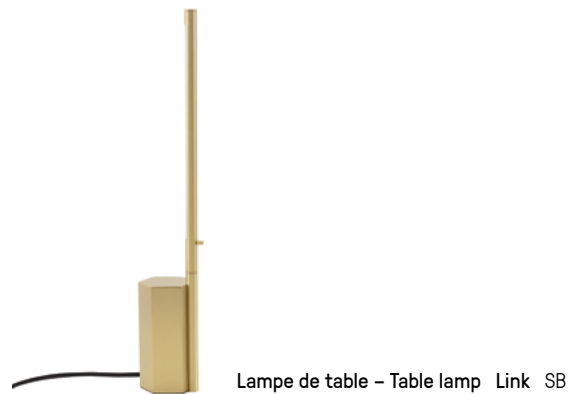

LINK

Sobre et minimaliste, la collection *Link* encadre la lumière. Selon l'orientation du luminaire, la ligne épurée s'inscrit dans l'espace vertical et horizontal.

Simple and minimalist, the *Link* collection frames the light. Depending on the position of the light, the refined line can be fitted vertically or horizontally.

The wall light is adjustable in 2 ways. The front LED bar can be spinned around to diffuse the light in any direction and the rectangular frame can be flipped up and down when the light is positioned horizontally, and side to side when positioned vertically.

Liseuses murales – Reading wall lights

Longueurs sur mesure possibles.
Custom dimensions available upon request.

**UL Version
fitted plate
to cover outlet
power box**

115 mm
4.5"

Lampadaire – Floor lamp

Lampadaire – Floor lamp Link SB

Lampe de table – Table lamp

Lampe de table – Table lamp Link SB

Suspension – Pendant

La longueur des câbles est réglable à l'installation.
The height of the cables can be adjusted during installation.

Suspensions – Pendant Link SB