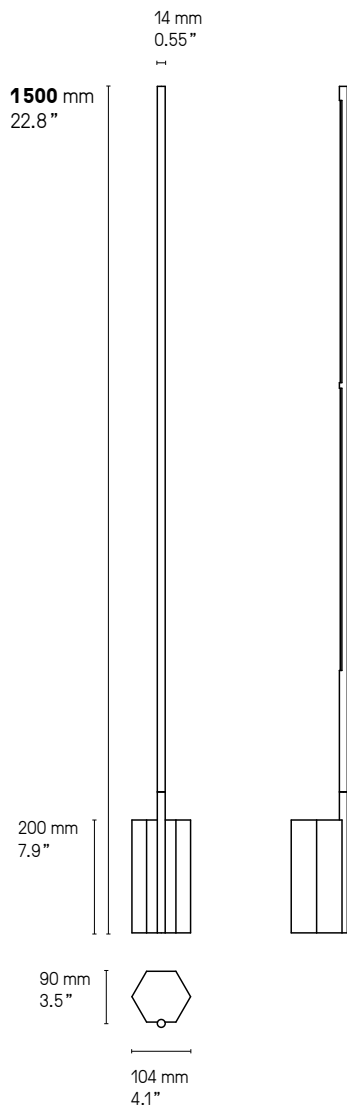

Link 725 (725 mm – 28.5")

LED intégrée	780 lm	2700°K	Alim. électronique 24V intégrée	Variable (phase cut)
Integrated LED	780 lm	2700°K	Int. power supply 24V included	Dimmable (phase cut)

Link 525 (525 mm – 20.7")

Link double 610 (610 mm – 24.1")

LED intégrée	360 lm	2700°K	Alimentation 24V intégrée	Variable (phase cut)
Integrated LED	360 lm	2700°K	Int. power supply 24V included	Dimmable (phase cut)

Link double 960 (960 mm – 37.8")

The wall light is adjustable in 2 ways. The front LED bar can be spinned around to diffuse the light in any direction and the rectangular frame can be flipped up and down when the light is positioned horizontally, and side to side when positioned vertically.

Liseuses murales – Reading wall lights

Longueurs sur mesure possibles.
Custom dimensions available upon request.

**UL Version
fitted plate
to cover outlet
power box**

115 mm
4.5"

Lampadaire – Floor lamp

Lampadaire – Floor lamp Link SB