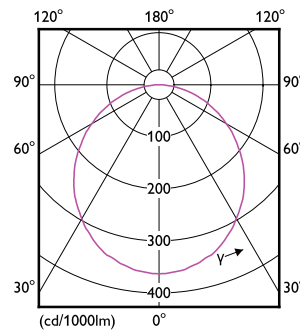

| Mechanical and housing | |
|------------------------|---------|
| Housing Material | Plastic |
| Reflector material | - |
| Overall height | 47 mm |
| Overall diameter | 140 mm |

| | |
|-------------------------------------|--|
| Color | White |
| Dimensions (Height x Width x Depth) | 47 x NaN x NaN mm (1.9 x NaN x NaN in) |

| | |
|--------------------|----------|
| Net Weight (Piece) | 0.090 kg |
|--------------------|----------|

Dimensional drawing

59464 MESON 125 12.5W 65K WH recessed

Photometric data

Downlight 59464 MESON 125 65K WH Recessed-GUL