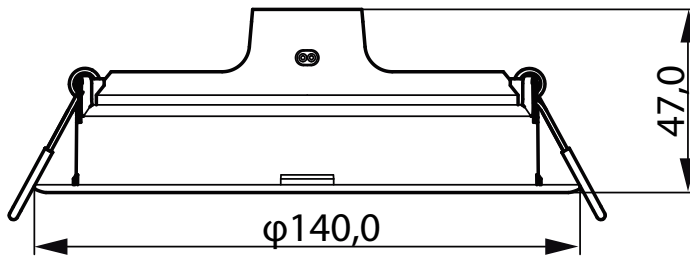

Meson Downlight

EAN/UPC - Product	8718696173619
Order code	915005805901
Numerator - Quantity Per Pack	1
Numerator - Packs per outer box	12
Material Nr. (12NC)	915005805901

Net Weight (Piece)	0.090 kg

Dimensional drawing

59464 MESON 125 12.5W 65K WH recessed