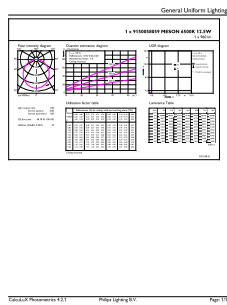

| | |
|--------------------|----------|
| Net Weight (Piece) | 0.090 kg |
|--------------------|----------|

Dimensional drawing

59464 MESON 125 12.5W 65K WH recessed

Photometric data

Downlight 59464 MESON 125 65K WH Recessed-GUL