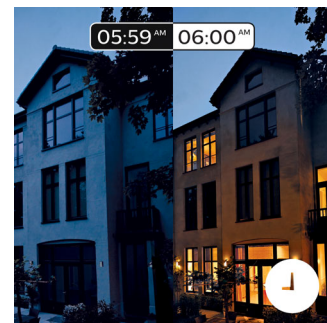

Timers for your convenience

Philips Hue can make it seem like you're at home when you're not, using the schedule function in the Philips Hue app. Set the lights to come on at a pre-set time, so the lights are on when you arrive home. You can even set rooms to light up at different times. And of course, you can let the lights turn off gradually during the night, so you never have to worry whether you've left any lights on. Connection with the Philips Hue bridge is required for this functionality.