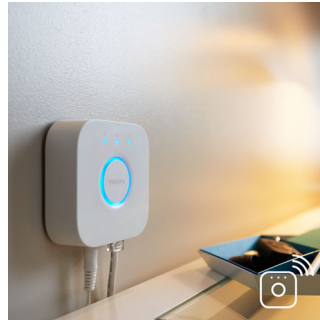

Full control with the Hue bridge

Connect your Philips Hue lights with the bridge to unlock the endless possibilities of the system.