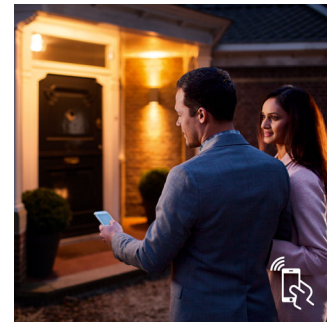

Smart control, home and away

With the Philips Hue iOS and Android apps you can control your lights remotely, from wherever you are. Check if you have forgotten to switch your lights off before you left home, and switch them on if you are working late. Connection with the Philips Hue bridge is required for this functionality.