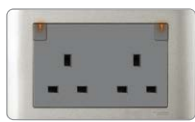

E84T25N SA

Sockets 插座

Description	Unit Pack Inner box/Carton	White 凝白 Unit Price HK$	Silver Bronze 銀銅 Unit Price HK$	Silver Satin 銀灰 Unit Price HK$
13A 1 Gang Socket 13A 單位連保護門插座	10/100	E84426 WE $53.00	E84426 SZ $66.00	E84426 SA $66.00
13A 1 Gang Switched Socket with Ondicator 13A 單位連保護門有掣插座連開關指示	8/80	E8415 WE $78.00	E8415 SZ $96.00	E8415 SA $101.00
13A 1 Gang Switched Socket with Neon 13A 單位連保護門有掣插座連指示燈	8/80	E8415N WE $181.00	E8415N SZ $224.00	E8415N SA $224.00
13A 2 Gang Socket 13A 兩位連保護門插座	5/50	E84T426 WE $137.00	E84T426 SZ $172.00	E84T426 SA $176.00
13A 2 Gang Switched Socket with Ondicator 13A 兩位連保護門有掣插座連開關指示	5/50	E84T25 WE $210.00	E84T25 SZ $266.00	E84T25 SA $266.00
13A 2 Gang Switched Socket with Neon 13A 兩位連保護門有掣插座連指示燈	5/50	E84T25N WE $337.00	E84T25N SZ $419.00	E84T25N SA $448.00
2 Gang 2.1A USB Charger Socket 兩位2.1A USB充電插座	8/48	E8432USB_WE $460.00	E8432USB_SZ $560.00	E8432USB_SA $560.00
2 Gang 21W Type A+C PD+QC3.0 USB Charger Socket 兩位21W Type A+C PD+QC3.0 USB充電插座	8/80	E8432ACQUSB_WE_C5 $550.00	E8432ACQUSB_SZ_C5 $660.00	E8432ACQUSB_SA_C5 $660.00
13A 1 Gang Switched Socket with 2 Gang USB Charger Socket 13A 單位連保護門有掣插座連兩位USB充電插座	8/80	E8415USB_WE_C5 $500.00	E8415USB_SZ_C5 $600.00	E8415USB_SA_C5 $600.00

Fused Connection Units 保險菲士蘇

Description	Unit Pack Inner box/Carton	White 凝白 Unit Price HK$	Silver Bronze 銀銅 Unit Price HK$	Silver Satin 銀灰 Unit Price HK$
13A 1 Gang Fused Connection Unit 13A 單位保險菲士蘇	8/80	E8430FSG WE $149.00	E8430FSG SZ $185.00	E8430FSG SA $185.00
13A 1 Gang Fused Connection Unit with Neon 13A 單位保險菲士蘇連指示燈	8/80	E8430FSGN WE $192.00	E8430FSGN SZ $240.00	E8430FSGN SA $240.00
13A 1 Gang Switched Fused Connection Unit with Neon 13A 單位保險菲士蘇連開關掣及指示燈	8/80	E8431DFSGN WE $312.00	E8431DFSGN SZ $384.00	E8431DFSGN SA $384.00