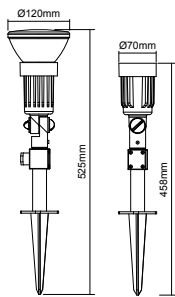

MEGAMAN® CAPPI

MEGAMAN® CAPPI is a spike-mounted luminaire with IP54 protection for outdoor use. Working with the MEGAMAN® water-resistant LED PAR38 reflector lamp, MEGAMAN® CAPPI delivers excellent light output, which is perfect for use in gardens, driveways and small lanes. It offers a flexible tilt angle of 120° for directional lighting. It is made of an extra lightweight and durable polypropylene material.

Applications

- Gardens
- Driveways
- Small lanes

F32114SP

Black (BK12)

Model No.	Max. Wattage (W)	Dimension (mm)	Light Source	Lamp Base	Materials	Weight (g)
F32114SP	16	Ø70 x H458	LED PAR38	E27	Polypropylene compound	517