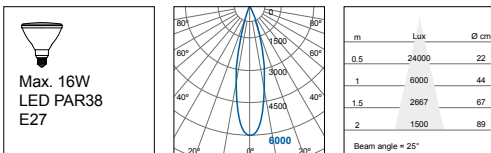

Applications

- Gardens
- Driveways
- Small lanes

F32114SP

Black (BK12)

Model No.	Max. Wattage (W)	Dimension (mm)	Light Source	Lamp Base	Materials	Weight (g)
F32114SP	16	Ø70 x H458	LED PAR38	E27	Polypropylene compound	517